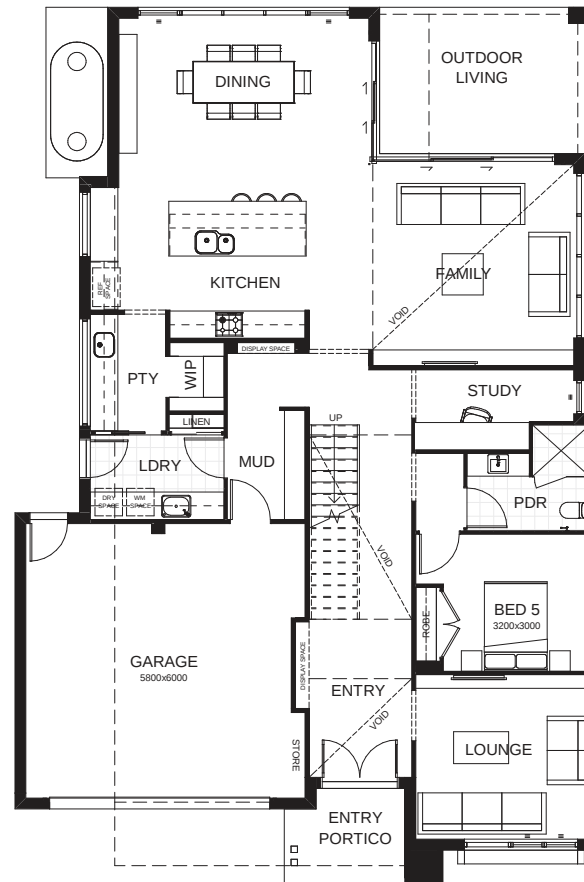

Sorrento 398

The Sorrento 398 is an entertainer's delight, boasting seamless integration between indoor and outdoor living. Upon entering through the oversized entry door, you'll be greeted with light filled voids, relaxing sitting room, fifth bedroom with private ensuite and study space. Be totally captivated by this contemporary masterpiece, designed for the gracious Queensland lifestyle. Contact us today to customise the Sorrento home to you!

FRONTAGE 14m

TOTAL FLOOR AREA 398.8m²

EXTERNAL DIMENSIONS 21.92m x 12.80m

5 3 3.5 1 2

This document is produced for marketing and illustration purposes and should only be used as a guide. Please note all plans are not to scale, and all images, materials used and inclusions are indicative only. © Copyright of Bold Living. boldliving.com.au