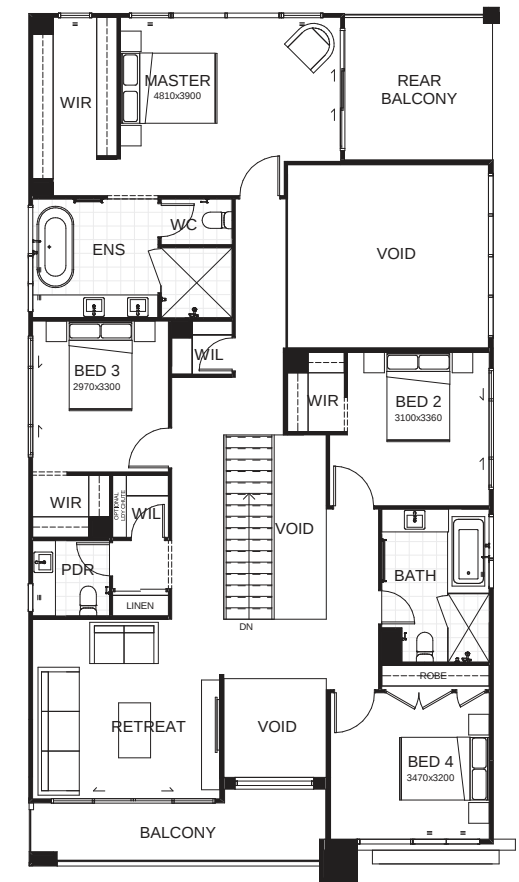

Sorrento 398

The Sorrento 398 is an entertainer's delight, boasting seamless integration between indoor and outdoor living. Upon entering through the oversized entry door, you'll be greeted with light filled voids, relaxing sitting room, fifth bedroom with private ensuite and study space. Be totally captivated by this contemporary masterpiece, designed for the gracious Queensland lifestyle. Contact us today to customise the Sorrento home to you!

FRONTAGE 14m

TOTAL FLOOR AREA 398.8m²

EXTERNAL DIMENSIONS 21.92m x 12.80m

5 3 3.5 1 2

This document is produced for marketing and illustration purposes and should only be used as a guide. Please note all plans are not to scale, and all images, materials used and inclusions are indicative only. © Copyright of Bold Living. boldliving.com.au