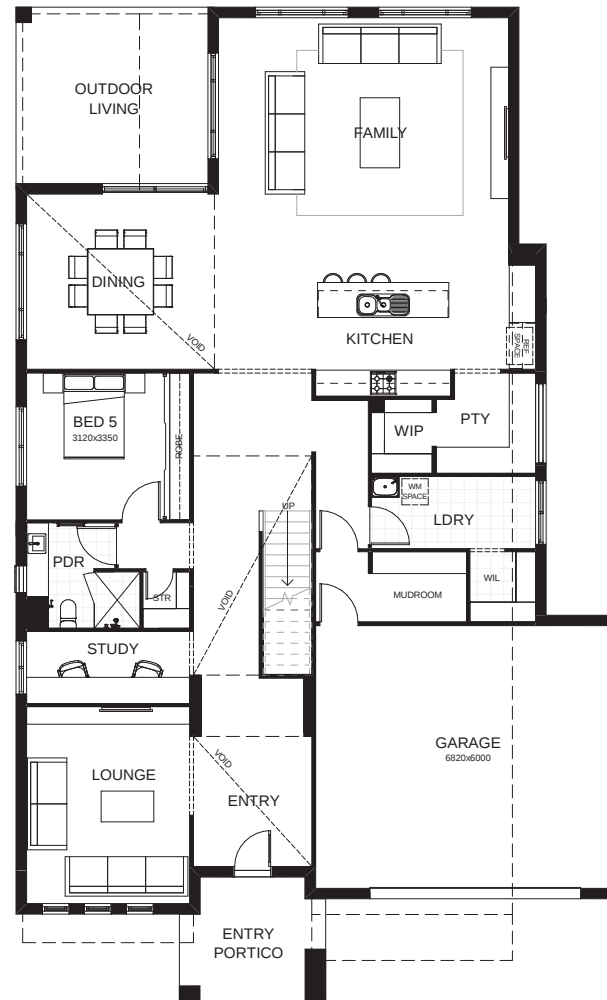

# Sorrento 499

Suited perfectly for a bayside lifestyle, this residence is an entertainer's delight, boasting seamless integration between indoor and outdoor living. Upon entering through the oversized entry door, you'll be greeted with light filled voids, relaxing sitting room, fifth bedroom with private ensuite and study space. Be totally captivated by this contemporary masterpiece, designed for the gracious Qld lifestyle. Contact us today to customise the Sorrento home to you!

FRONTAGE 16m

TOTAL FLOOR AREA 499.0m<sup>2</sup>

EXTERNAL DIMENSIONS 22.71m x 13.9m

5 3 4 1 2

This document is produced for marketing and illustration purposes and should only be used as a guide. Please note all plans are not to scale, and all images, materials used and inclusions are indicative only. © Copyright of Bold Living. [boldliving.com.au](http://boldliving.com.au)

**BOLD LIVING**  
create your dream

Your dream home starts here.