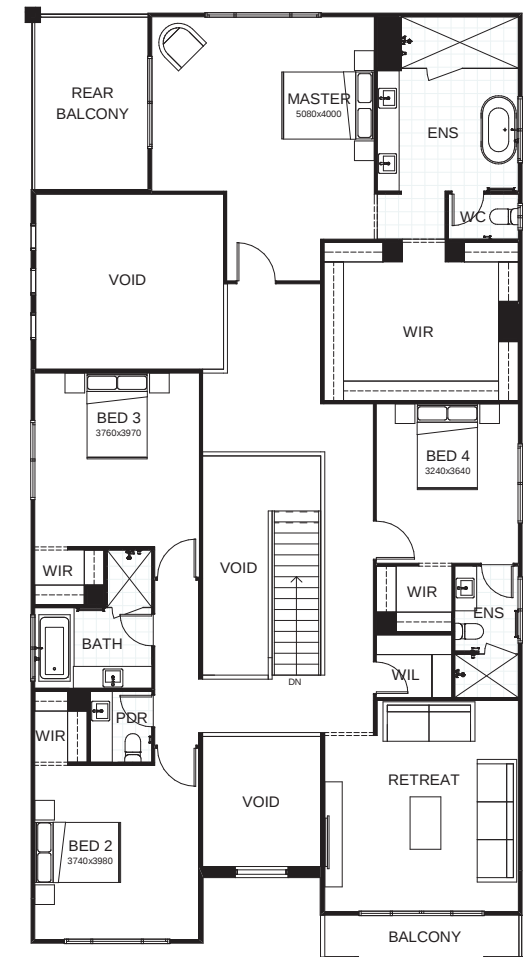

# Sorrento 499

Suited perfectly for a bayside lifestyle, this residence is an entertainer's delight, boasting seamless integration between indoor and outdoor living. Upon entering through the oversized entry door, you'll be greeted with light filled voids, relaxing sitting room, fifth bedroom with private ensuite and study space. Be totally captivated by this contemporary masterpiece, designed for the gracious Qld lifestyle. Contact us today to customise the Sorrento home to you!

FRONTAGE 16m

TOTAL FLOOR AREA 499.0m<sup>2</sup>

EXTERNAL DIMENSIONS 22.71m x 13.9m

5 3 4 1 2

This document is produced for marketing and illustration purposes and should only be used as a guide. Please note all plans are not to scale, and all images, materials used and inclusions are indicative only. © Copyright of Bold Living. [boldliving.com.au](http://boldliving.com.au)

**BOLD LIVING**  
create your dream

Your dream home starts here.