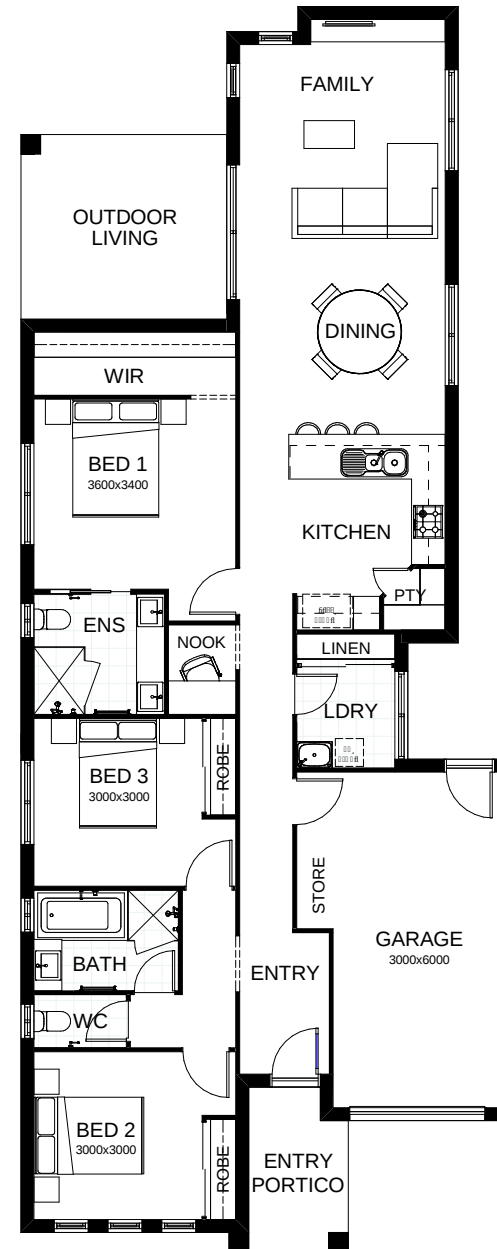

# Freedom 163

This welcoming modern residence is a real entertainer, with a large family, dining and kitchen space leading directly to the stunning alfresco area. Boasting three spacious bedrooms including a generously-sized master bedroom with a walk-in robe – there is room for everyone. Contact us today to customise the Freedom home to you!

 **FRONTAGE** 10m

 **TOTAL FLOOR AREA** 163.4m<sup>2</sup>

 **EXTERNAL DIMENSIONS** 22.27m x 8.8m

 3  1  2  1  1

Your dream home starts here.

This document is produced for marketing and illustration purposes and should only be used as a guide. Please note all plans are not to scale, and all images, materials used and inclusions are indicative only. © Copyright of Bold Living. [boldliving.com.au](http://boldliving.com.au)

**BOLD LIVING**  
*create your dream*