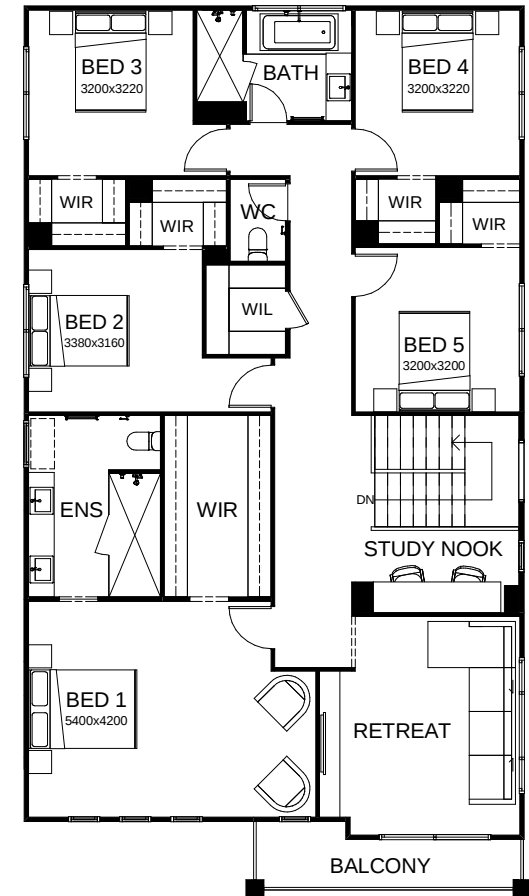

# Stockholm 333

FRONTAGE 12.5m

TOTAL FLOOR AREA 333.1m<sup>2</sup>

EXTERNAL DIMENSIONS 17.5m x 11.3m

5 3 2.5 2 2

Your dream home starts here.

This document is produced for marketing and illustration purposes and should only be used as a guide. Please note all plans are not to scale, and all images, materials used and inclusions are indicative only. © Copyright of Bold Living. [boldliving.com.au](http://boldliving.com.au)

**BOLD LIVING**  
*create your dream*

ERROR fo  
Invalid do