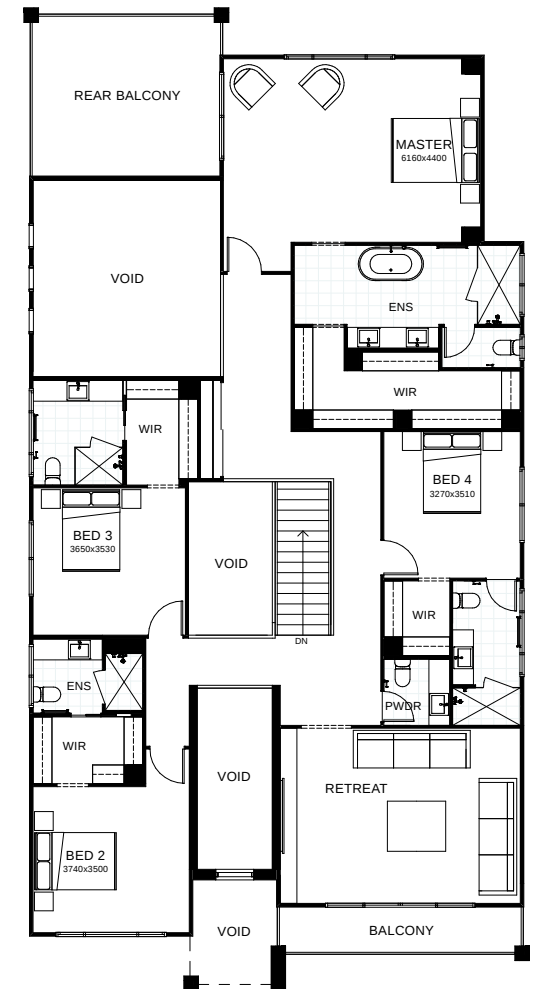

Sorrento 504

Suited perfectly for a bayside lifestyle, this residence is an entertainer's delight, boasting seamless integration between indoor and outdoor living. Upon entering through the oversized entry door, you'll be greeted with light filled voids, relaxing sitting room, fifth bedroom with private ensuite and study space. Be totally captivated by this contemporary masterpiece, designed for the gracious Qld lifestyle. Contact us today to customise the Sorrento home to you!

FRONTAGE 15.61m

TOTAL FLOOR AREA 504m²

EXTERNAL DIMENSIONS 23.56m x 12.61m

5 3 5 1 2

This document is produced for marketing and illustration purposes and should only be used as a guide. Please note all plans are not to scale, and all images, materials used and inclusions are indicative only. © Copyright of Bold Living. boldliving.com.au