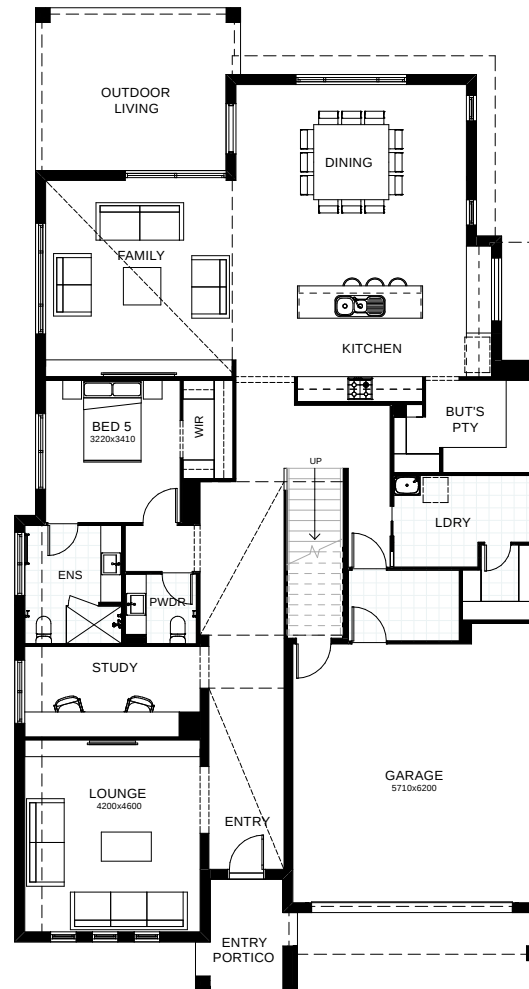

Sorrento 504

Suited perfectly for a bayside lifestyle, this residence is an entertainer's delight, boasting seamless integration between indoor and outdoor living. Upon entering through the oversized entry door, you'll be greeted with light filled voids, relaxing sitting room, fifth bedroom with private ensuite and study space. Be totally captivated by this contemporary masterpiece, designed for the gracious Qld lifestyle. Contact us today to customise the Sorrento home to you!

FRONTAGE 15.61m

TOTAL FLOOR AREA 504m²

EXTERNAL DIMENSIONS 23.56m x 12.61m

5 3 5 1 2

This document is produced for marketing and illustration purposes and should only be used as a guide. Please note all plans are not to scale, and all images, materials used and inclusions are indicative only. © Copyright of Bold Living. boldliving.com.au