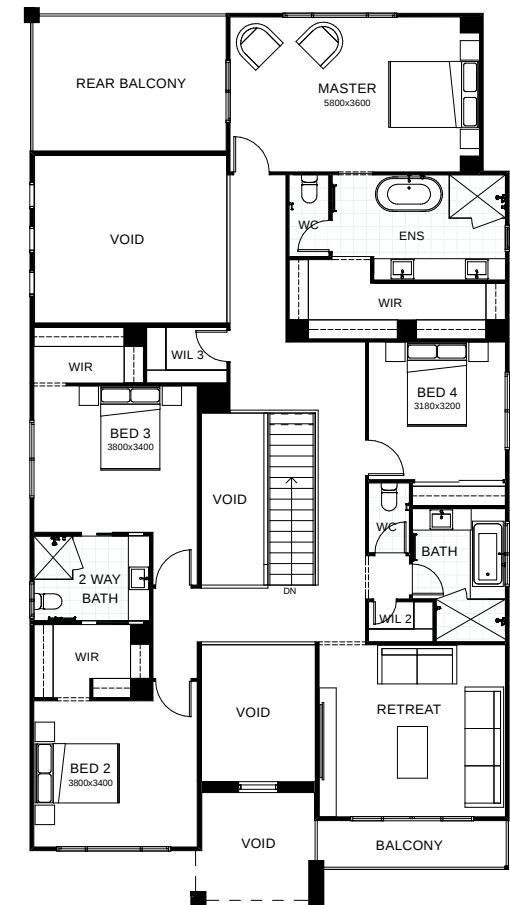

# Sorrento 449

Suited perfectly for a bayside lifestyle, this residence is an entertainer's delight, boasting seamless integration between indoor and outdoor living. Upon entering through the oversized entry door, you'll be greeted with light filled voids, relaxing sitting room, fifth bedroom with private ensuite and study space. Be totally captivated by this contemporary masterpiece, designed for the gracious Qld lifestyle. Contact us today to customise the Sorrento home to you!

FRONTAGE 16m

TOTAL FLOOR AREA 449m<sup>2</sup>

EXTERNAL DIMENSIONS 20.91m x 13.50m

5 3 4 1 2

This document is produced for marketing and illustration purposes and should only be used as a guide. Please note all plans are not to scale, and all images, materials used and inclusions are indicative only. © Copyright of Bold Living. [boldliving.com.au](http://boldliving.com.au)

**BOLD LIVING**  
create your dream

Your dream home starts here.