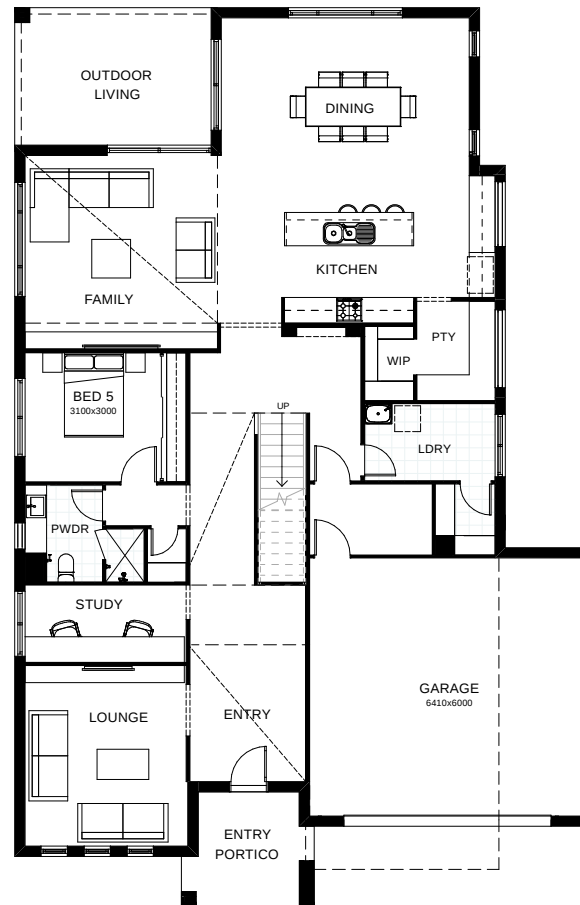

# Sorrento 449

Suited perfectly for a bayside lifestyle, this residence is an entertainer's delight, boasting seamless integration between indoor and outdoor living. Upon entering through the oversized entry door, you'll be greeted with light filled voids, relaxing sitting room, fifth bedroom with private ensuite and study space. Be totally captivated by this contemporary masterpiece, designed for the gracious Qld lifestyle. Contact us today to customise the Sorrento home to you!

FRONTAGE 16m

TOTAL FLOOR AREA 449m<sup>2</sup>

EXTERNAL DIMENSIONS 20.91m x 13.50m

5 3 4 1 2

This document is produced for marketing and illustration purposes and should only be used as a guide. Please note all plans are not to scale, and all images, materials used and inclusions are indicative only. © Copyright of Bold Living. [boldliving.com.au](http://boldliving.com.au)

**BOLD LIVING**  
create your dream

Your dream home starts here.