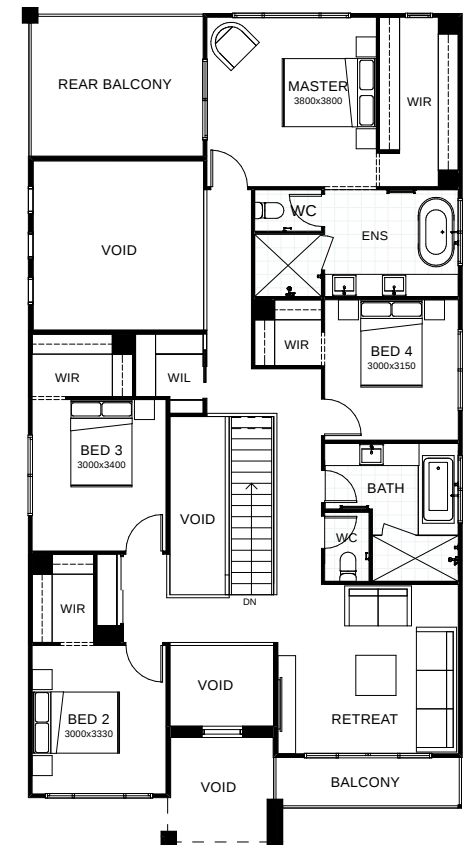

Sorrento 367

Suited perfectly for a bayside lifestyle, this residence is an entertainer's delight, boasting seamless integration between indoor and outdoor living. Upon entering through the oversized entry door, you'll be greeted with light filled voids, relaxing sitting room, fifth bedroom with private ensuite and study space. Be totally captivated by this contemporary masterpiece, designed for the gracious Qld lifestyle. Contact us today to customise the Sorrento home to you!

FRONTAGE 14m

TOTAL FLOOR AREA 367m²

EXTERNAL DIMENSIONS 18.84m x 12.50m

4 3 2.5 1 2

Your dream home starts here.

This document is produced for marketing and illustration purposes and should only be used as a guide. Please note all plans are not to scale, and all images, materials used and inclusions are indicative only. © Copyright of Bold Living. boldliving.com.au

BOLD LIVING
create your dream