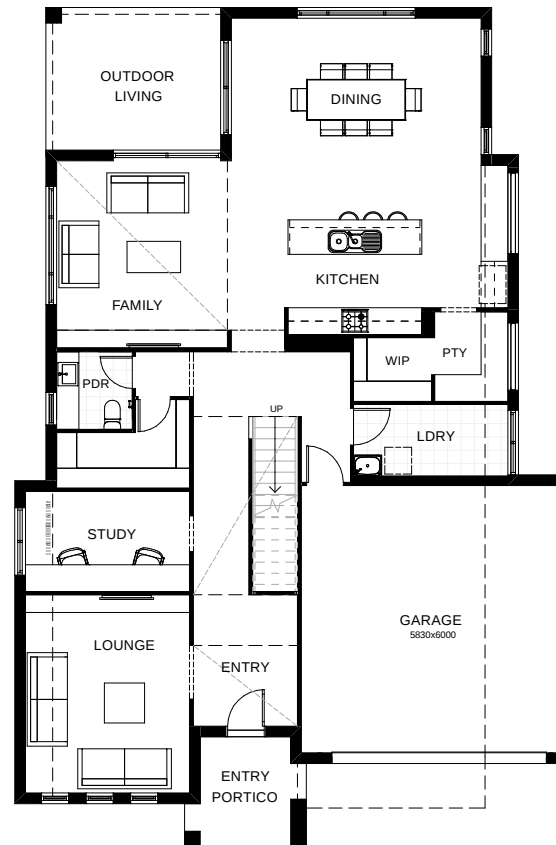

Sorrento 367

Suited perfectly for a bayside lifestyle, this residence is an entertainer's delight, boasting seamless integration between indoor and outdoor living. Upon entering through the oversized entry door, you'll be greeted with light filled voids, relaxing sitting room, fifth bedroom with private ensuite and study space. Be totally captivated by this contemporary masterpiece, designed for the gracious Qld lifestyle. Contact us today to customise the Sorrento home to you!

FRONTAGE 14m

TOTAL FLOOR AREA 367m²

EXTERNAL DIMENSIONS 18.84m x 12.50m

4 3 2.5 1 2

Your dream home starts here.

This document is produced for marketing and illustration purposes and should only be used as a guide. Please note all plans are not to scale, and all images, materials used and inclusions are indicative only. © Copyright of Bold Living. boldliving.com.au

BOLD LIVING
create your dream