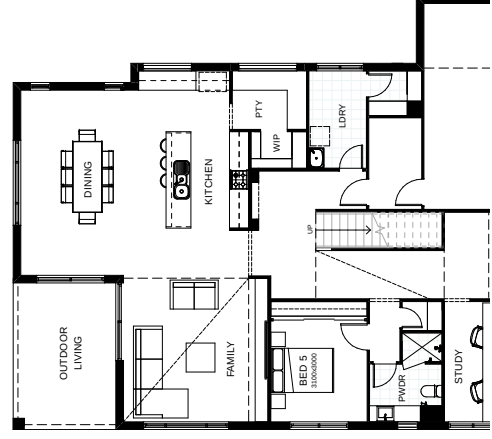

create your dream