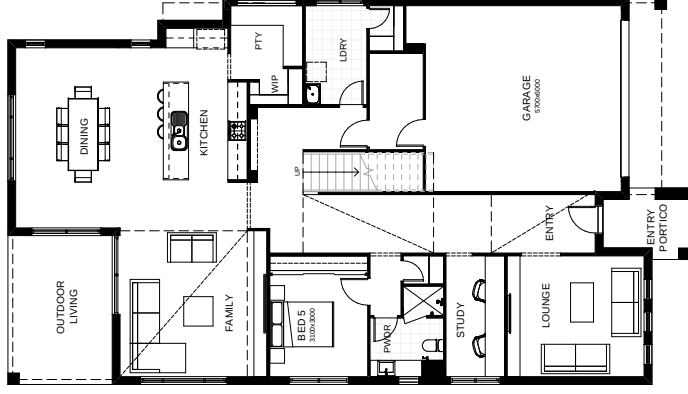

create your dream