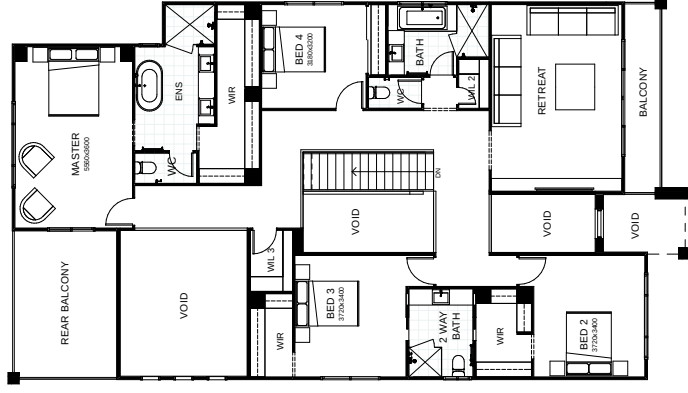

create your dream