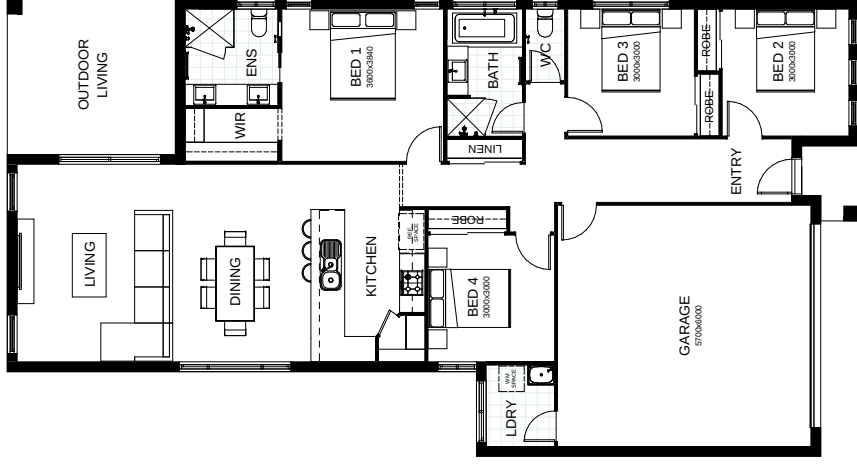

create your dream