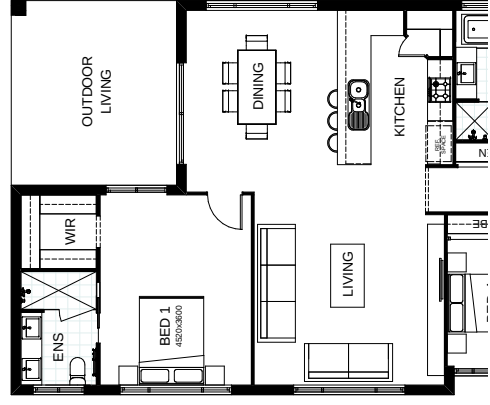

create your dream