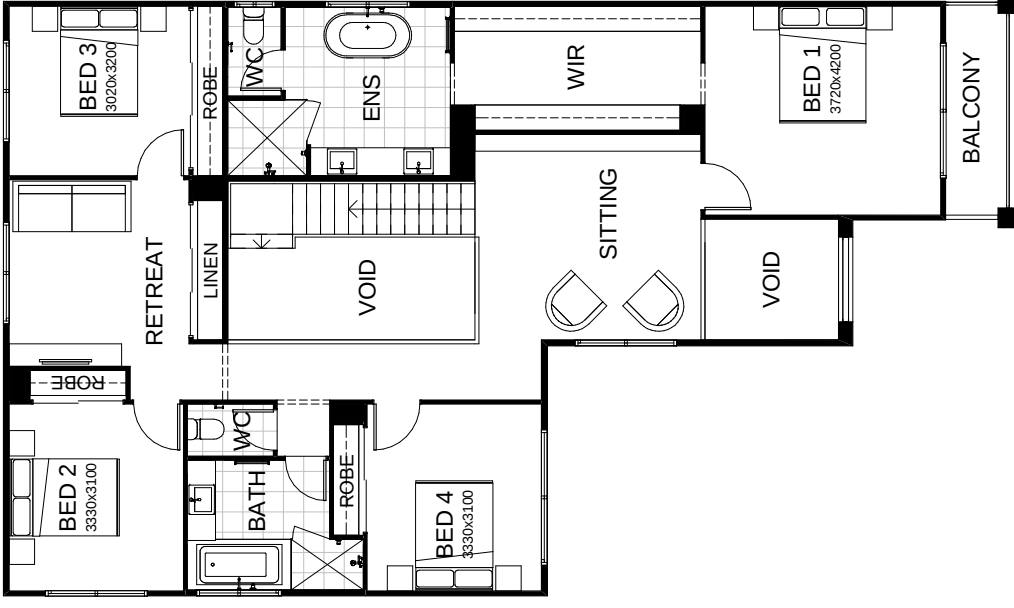

# KENSINGTON 367

In this extra-spacious variation of the two storey Kensington range, four living areas and five bedrooms are included. All the elegance, comfort and practicality you could want are features of the design, with four of the bedrooms, a sitting area and a retreat located upstairs. On the ground level, you'll find two roomy living areas and an alfresco entertaining space are joined by a study and the fifth bedroom.

FRONTAGE 13.6m

EXTERIOR 21.49m x 12.20m

TOTAL FLOOR AREA 367.2m<sup>2</sup>

This document is produced for marketing and illustration purposes and should only be used as a guide. Please note all plans are not to scale, and all images, materials used and inclusions are indicative only. Copyright of Bold Living