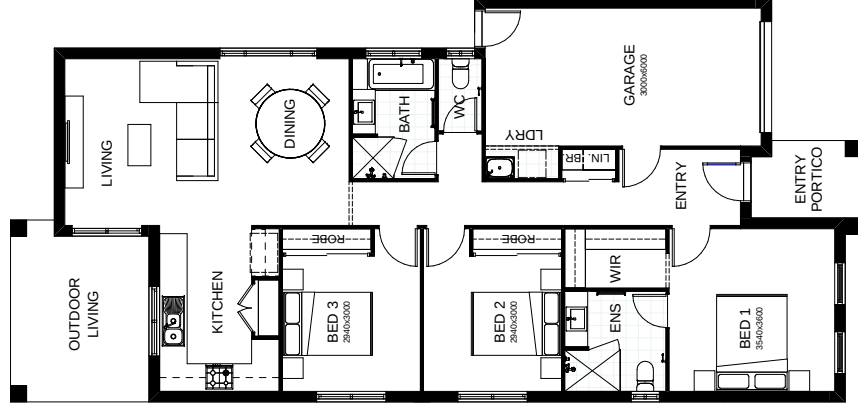

FREEDOM 140

This welcoming modern residence is a real entertainer, with a large family, dining and kitchen area leading directly to the stunning alfresco area. Boasting three spacious bedrooms including a generously-sized master bedroom with a walk-in robe – there is room for everyone. Contact us today to customise the Freedom home to you!

FRONTAGE 10m

EXTERIOR 18.5m x 8.8m

TOTAL FLOOR AREA 140.8m²

FREEDOM 148

This welcoming modern residence is a real entertainer, with a large family, dining and kitchen area leading directly to the stunning alfresco area. Boasting three spacious bedrooms including a generously-sized master bedroom with a walk-in robe – there is room for everyone. Contact us today to customise the Freedom home to you!

create your dream