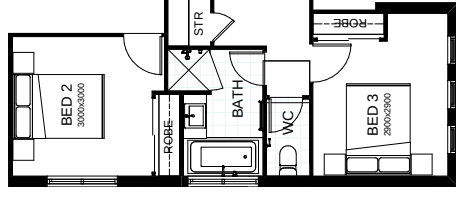

create your dream