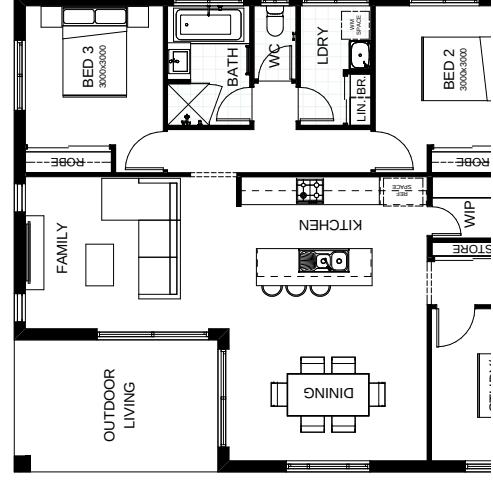

create your dream