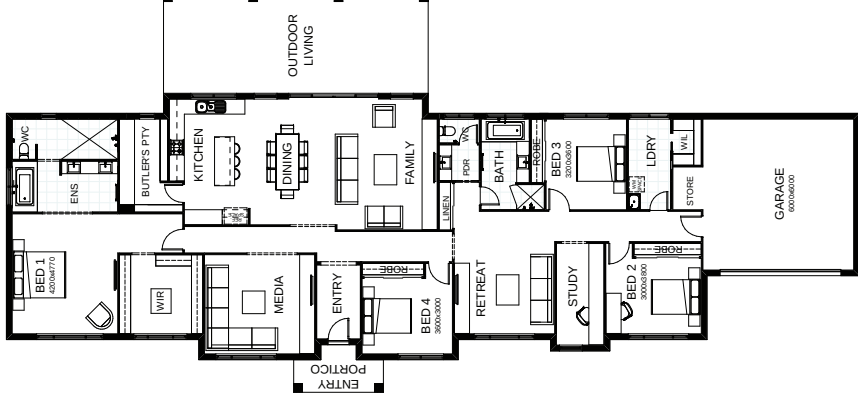

create your dream