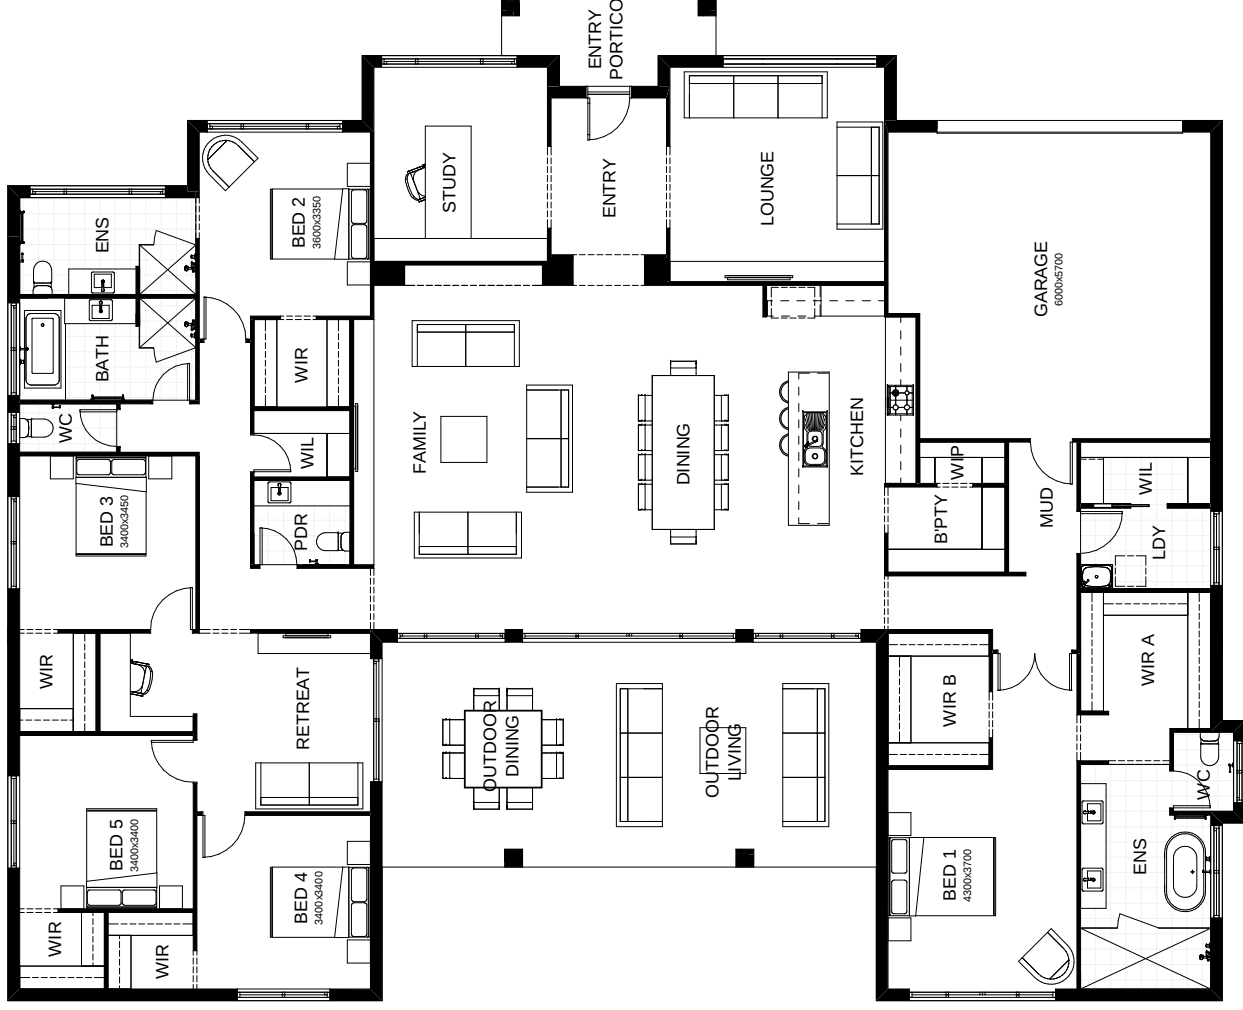

BALWYN 399

This impressive residence incorporates every desirable luxury with expansive contemporary style! All 5 bedrooms include roomy walk-in robes, while the master suite, in its own private wing, boasts two. The stylishly appointed kitchen, dining and family rooms form the central hub, interacting directly with the grand scale alfresco entertaining space. There's a spacious lounge, plus a large study and a study nook. This is light, bright, fabulous family living!

FRONTAGE 33.7m

EXTERIOR 19.64m x 24.24m

TOTAL FLOOR AREA 399.2m²

This document is produced for marketing and illustration purposes and should only be used as a guide. Please note all plans are not to scale, and all images, materials used and inclusions are indicative only. Copyright of Bold Living