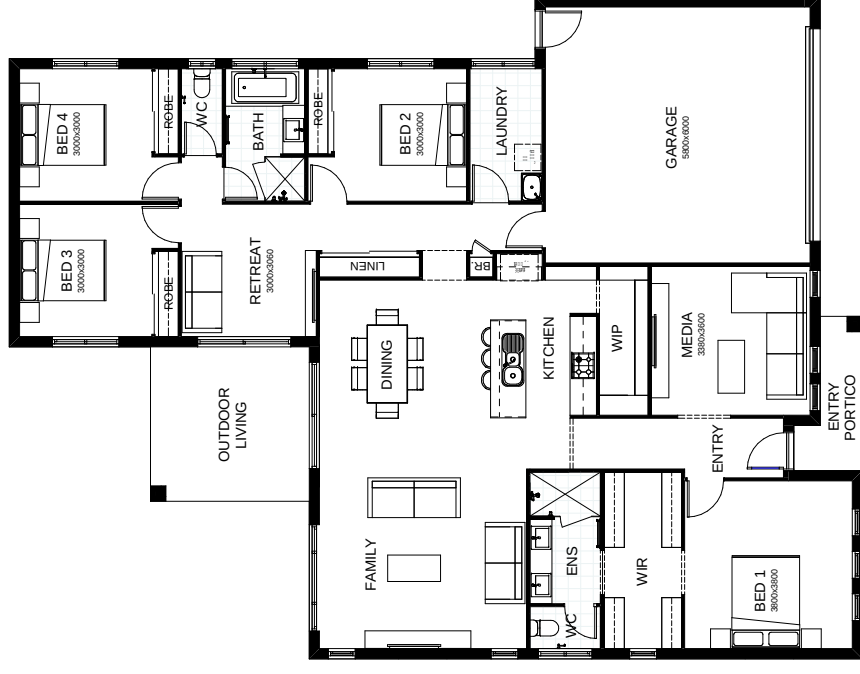

ARDANA 231

Light, airy, open plan living all on one level! Clever design means this stunning home will suit everyone in your family. A large alfresco space is the perfect place to entertain and the well-designed kitchen makes it easy. There's a separate media room, and parents can retreat to the privacy of their large master bedroom suite, located well away from the children's rooms. Contact us today to customise the Ardana home to you!

FRONTAGE 1.7m

EXTERIOR 19.34m x 15m

TOTAL FLOOR AREA 231m²

ARDANA 239

Light, airy, open plan living all on one level! Clever design means this stunning home will suit everyone in your family. A large alfresco space is the perfect place to entertain and the well-designed kitchen makes it easy. There's a separate media room, and parents can retreat to the privacy of their large master bedroom suite, located well away from the children's rooms. Contact us today to customise the Ardana home to you!

create your dream