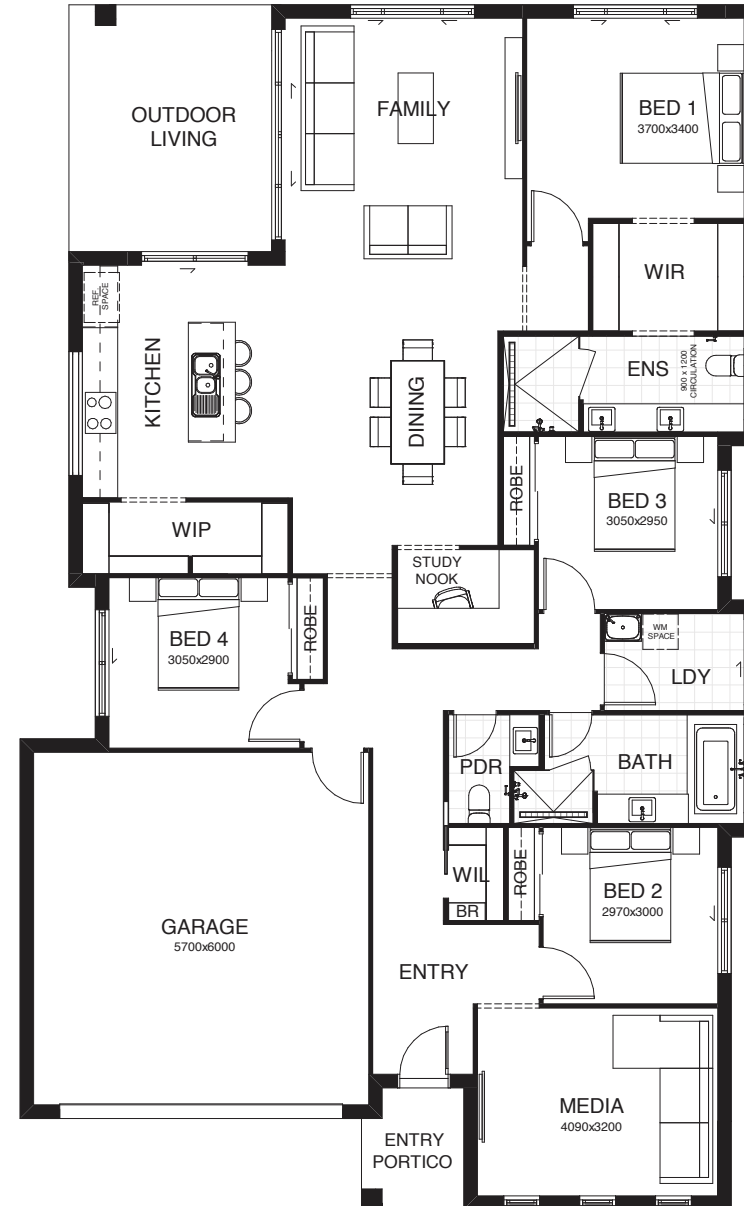

Sophia 231

Everything essential is included in this smart single level design. From the multi-purpose room – perfect for relaxing, to the open plan family, dining and kitchen space at the heart of the home connecting directly to the spacious alfresco area. Contact us today to customise the Sophia home to you!

 **FRONTAGE** 14m

 **TOTAL FLOOR AREA** 230.8m²

 **EXTERNAL DIMENSIONS** 20.5m x 12.55m

 4  2  2  1  2

This document is produced for marketing and illustration purposes and should only be used as a guide. Please note all plans are not to scale, and all images, materials used and inclusions are indicative only. © Copyright of Bold Living.

Athena 296

All the elements of cosy, comfortable family living combine in this four bedroom home including a media room, study and alfresco entertaining space. The master bedroom is positioned for privacy and the kid's retreat means they can enjoy their own space! Contact us today to customise the Athena home to you!

FRONTAGE	17.9m	
TOTAL FLOOR AREA	296.2m ²	
EXTERNAL DIMENSIONS	22.18m x 16.13m	

4 3 2 1 2

This document is produced for marketing and illustration purposes and should only be used as a guide. Please note all plans are not to scale, and all images, materials used and inclusions are indicative only. © Copyright of Bold Living.