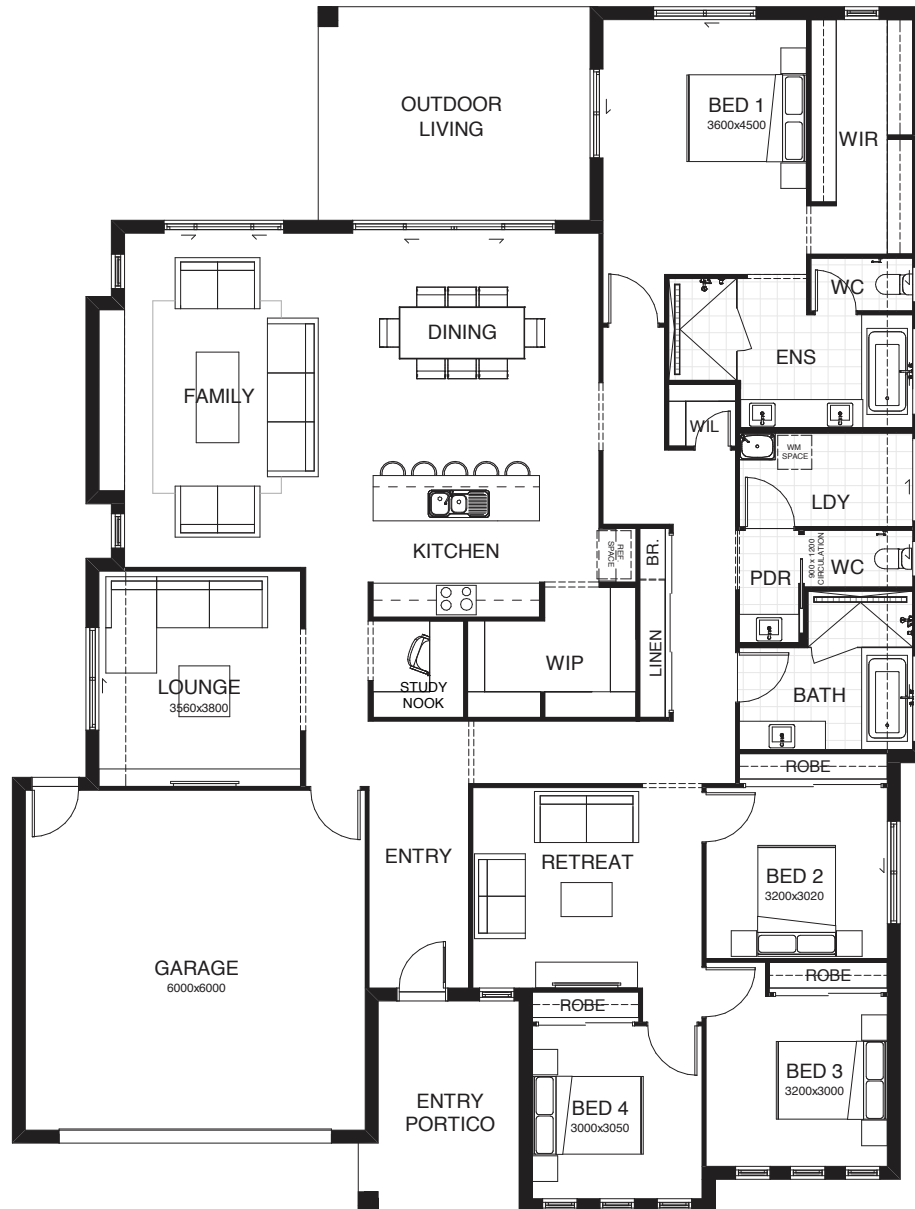

Sophia 231

Everything essential is included in this smart single level design. From the multi-purpose room – perfect for relaxing, to the open plan family, dining and kitchen space at the heart of the home connecting directly to the spacious alfresco area. Contact us today to customise the Sophia home to you!

 **FRONTAGE** 14m

 **TOTAL FLOOR AREA** 230.8m²

 **EXTERNAL DIMENSIONS** 20.5m x 12.55m

 4  2  2  1  2

This document is produced for marketing and illustration purposes and should only be used as a guide. Please note all plans are not to scale, and all images, materials used and inclusions are indicative only. © Copyright of Bold Living.

Athena 296

All the elements of cosy, comfortable family living combine in this four bedroom home including a media room, study and alfresco entertaining space. The master bedroom is positioned for privacy and the kid's retreat means they can enjoy their own space! Contact us today to customise the Athena home to you!

FRONTAGE	17.9m	
TOTAL FLOOR AREA	296.2m ²	
EXTERNAL DIMENSIONS	22.18m x 16.13m	

4 3 2 1 2

This document is produced for marketing and illustration purposes and should only be used as a guide. Please note all plans are not to scale, and all images, materials used and inclusions are indicative only. © Copyright of Bold Living.