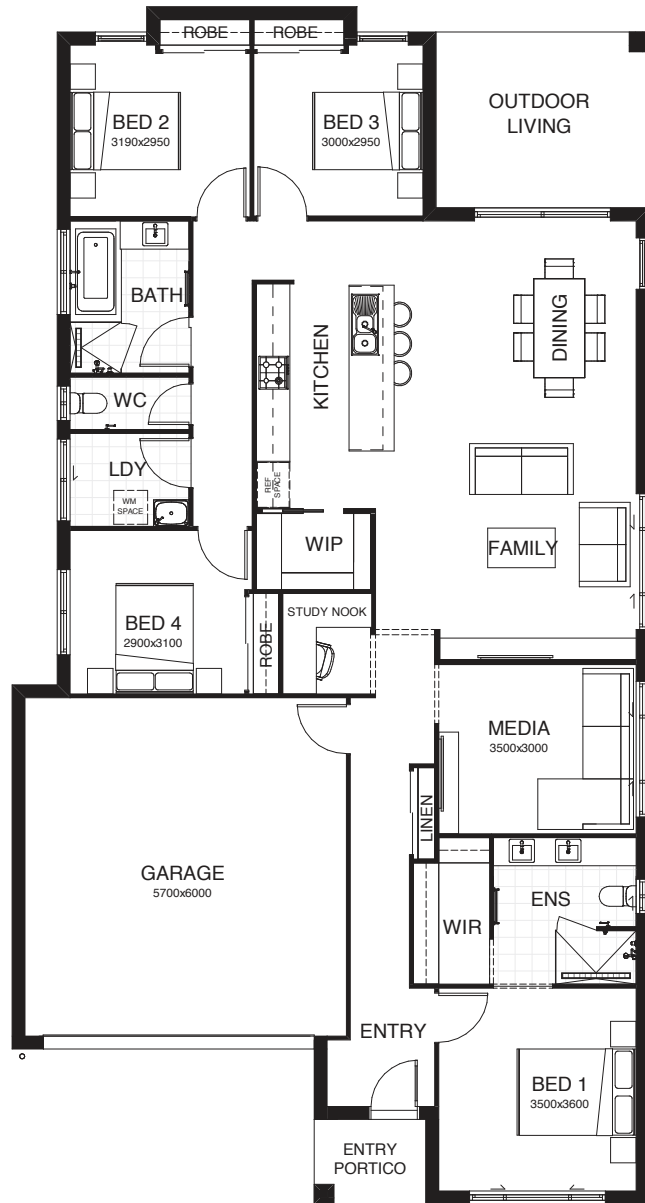

Avery 212

Introducing a floor plan that's supremely inviting! This 4 bedroom home expertly ticks all the boxes – including an integrated family room, dining space and open kitchen, opening directly onto an outdoor living area that's perfect for entertaining. There's also a separate media room, a study nook and a spacious master suite complete with a generously-sized walk-in robe. Contact us today to customise the Avery home to you!

FRONTAGE	12.5m	
TOTAL FLOOR AREA	212.6m ²	
EXTERNAL DIMENSIONS	21.68m x 11.3m	

This document is produced for marketing and illustration purposes and should only be used as a guide. Please note all plans are not to scale, and all images, materials used and inclusions are indicative only. © Copyright of Bold Living.