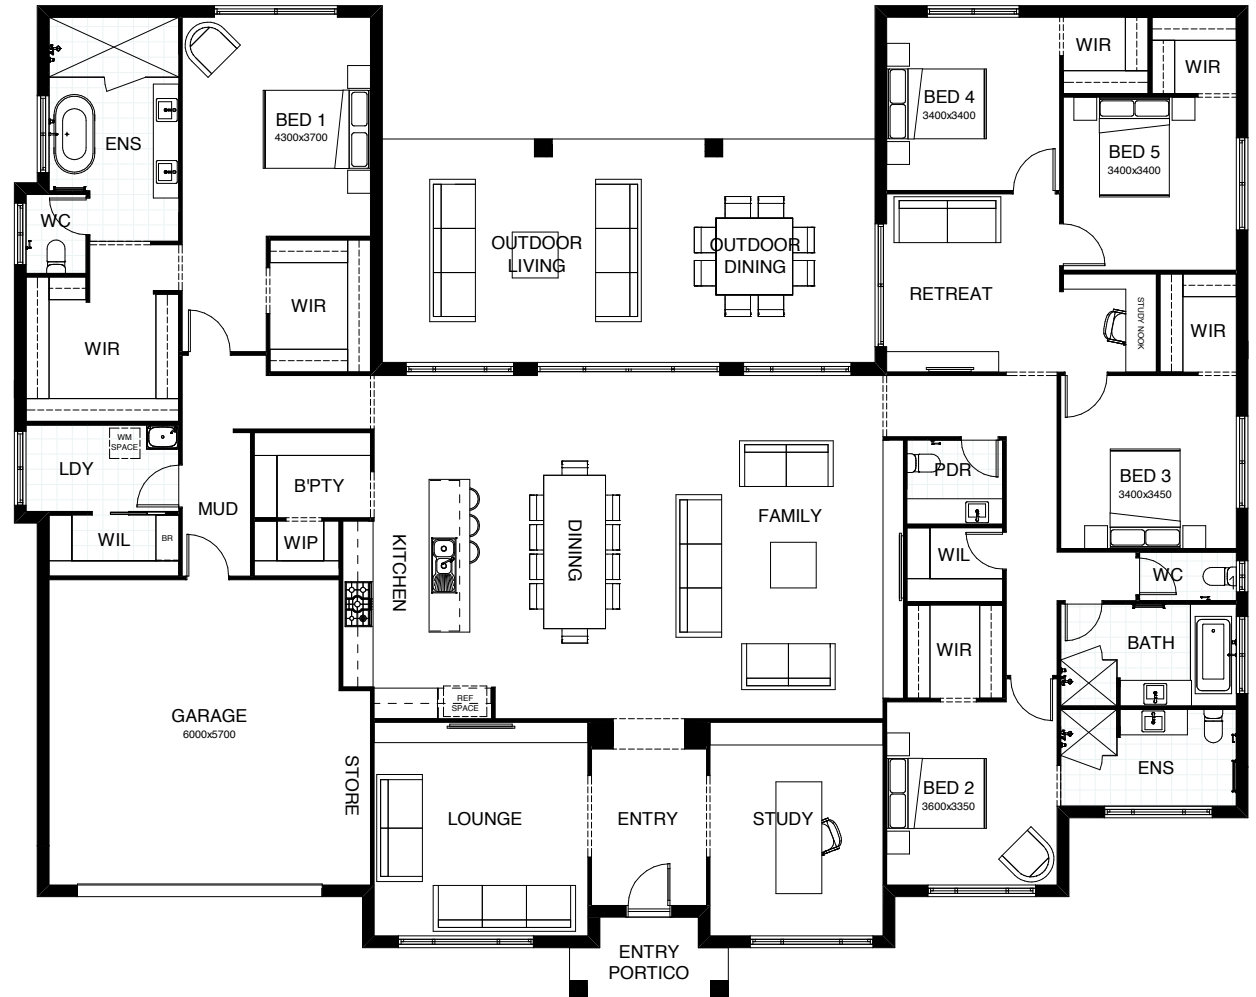

# BALWYN 402

This impressive residence incorporates every desirable luxury with expansive contemporary style! All 5 bedrooms include roomy walk-in robes, while the master suite, in its own private wing, boasts two. The stylishly appointed kitchen, dining and family rooms form the central hub, interacting directly with the grand scale alfresco entertaining space. There's a spacious lounge, plus a large study and a study nook. This is light, bright, fabulous family living!

<b>FRONTAGE</b>	27.7m-33.7m
<b>TOTAL FLOOR AREA</b>	402.3m <sup>2</sup>
<b>EXTERIOR LENGTH</b>	19.51m
<b>EXTERIOR WIDTH</b>	24.24m

 5 | 
  3 | 
  4 | 
  2 | 
  2

This document is produced for marketing and illustration purposes and should only be used as a guide. Please note all plans are not to scale, and all images, materials used and inclusions are indicative only. © Copyright of Bold Living.