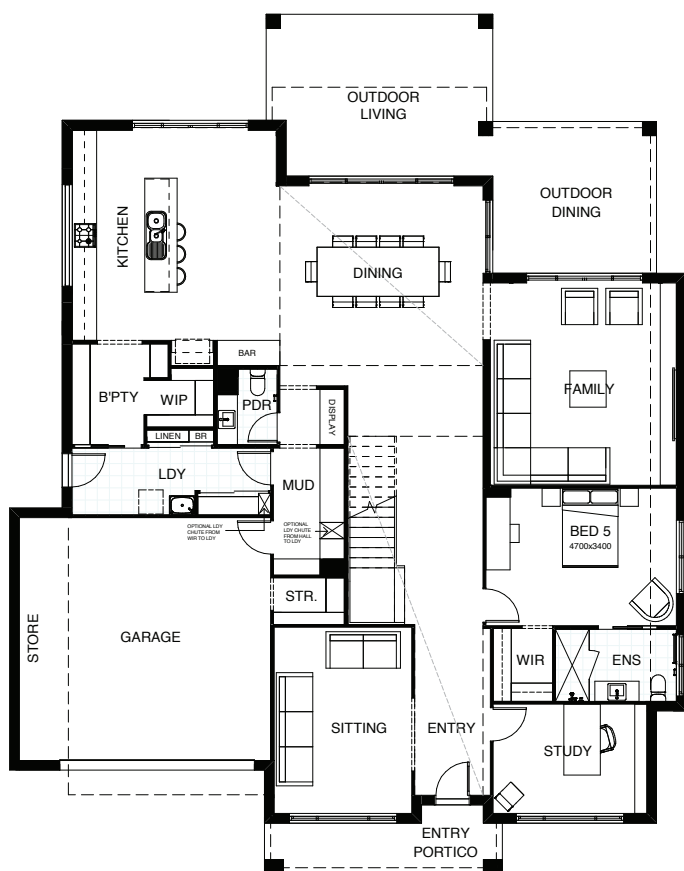

BENSON 541

Feast your eyes on this modern masterpiece, with all the style and space you'll ever need. With five bedrooms, three living areas, an impressively large kitchen with butler's pantry, two very flexible study areas, a media room and a separate private sitting room there's no end to the possibilities! The feeling is open and airy, enhanced by the design's large void and the extra large outdoor living area.

FRONTAGE 18.5m

EXTERIOR LENGTH 21.24m

TOTAL FLOOR AREA 541.6m²

EXTERIOR WIDTH 16.72m

 5 |
  3 |
  4.5 |
  2 |
  2