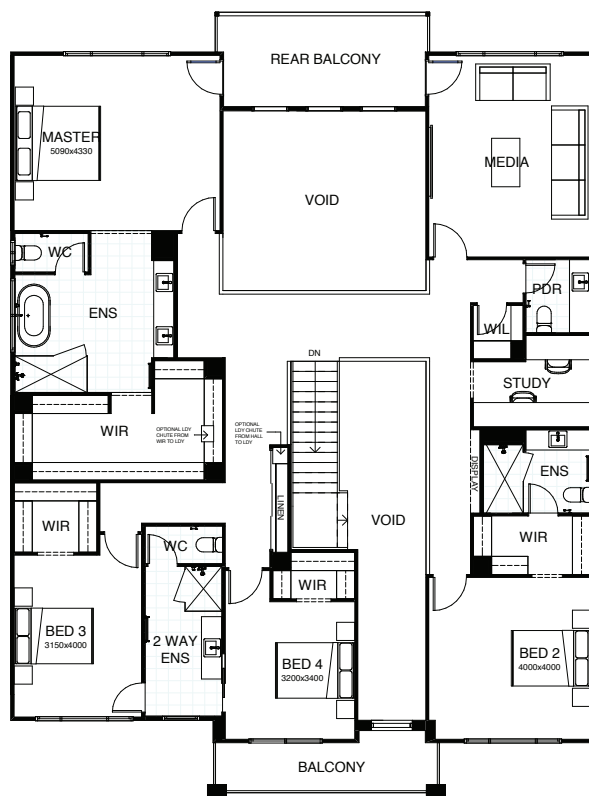

BENSON 541

Feast your eyes on this modern masterpiece, with all the style and space you'll ever need. With five bedrooms, three living areas, an impressively large kitchen with butler's pantry, two very flexible study areas, a media room and a separate private sitting room there's no end to the possibilities! The feeling is open and airy, enhanced by the design's large void and the extra large outdoor living area.

FRONTAGE 18.5m

EXTERIOR LENGTH 21.24m

TOTAL FLOOR AREA 541.6m²

EXTERIOR WIDTH 16.72m

 5 |
  3 |
  4.5 |
  2 |
  2