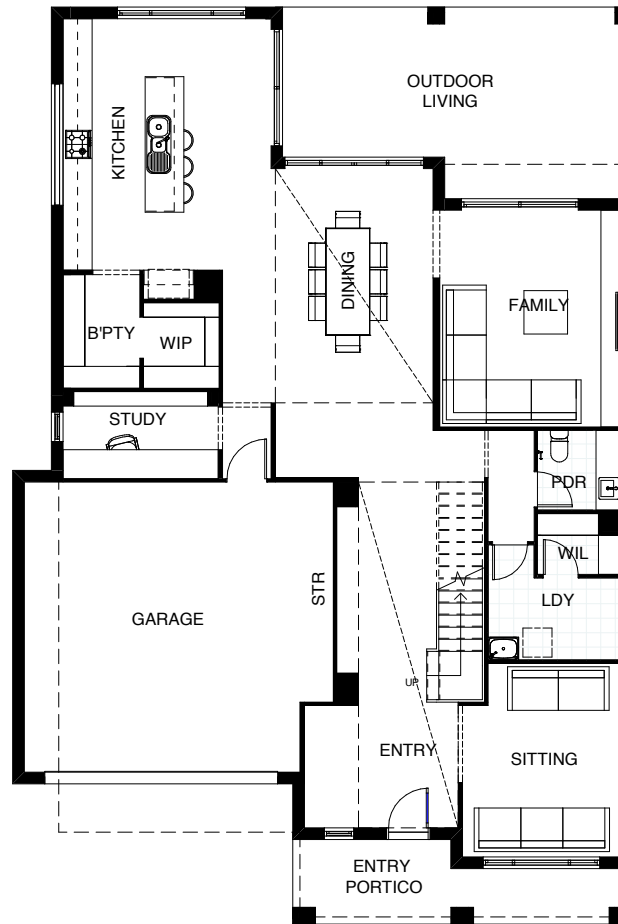

BENSON 405

Feast your eyes on this modern masterpiece, with all the style and space you'll ever need. With four bedrooms, three living areas, an impressively large kitchen with butler's pantry, two very flexible study areas, a media room and a separate private sitting room there's no end to the possibilities! The feeling is open and airy, enhanced by the design's large void and the extra large outdoor living area.

FRONTAGE	14m
TOTAL FLOOR AREA	405.6m ²
EXTERIOR LENGTH	18.96m
EXTERIOR WIDTH	12.8m

This document is produced for marketing and illustration purposes and should only be used as a guide. Please note all plans are not to scale, and all images, materials used and inclusions are indicative only. © Copyright of Bold Living.

FELIX 166

The clever single level design is ingeniously zoned, with all of the bedrooms on one side of the home and living on the other. So when the kids are in bed – that’s where they stay, even when you are entertaining! The well-placed kitchen opens hospitably onto the living and dining areas, and there’s the bonus of a separate study.

FRONTAGE	10m
TOTAL FLOOR AREA	166.4m ²
EXTERIOR LENGTH	21.57m
EXTERIOR WIDTH	8.9m

 3 |
  1 |
  2 |
  1 |
  2

Benson 405

We'll build you the house that's all you want in a home.

809

Your dream home is our dream too.