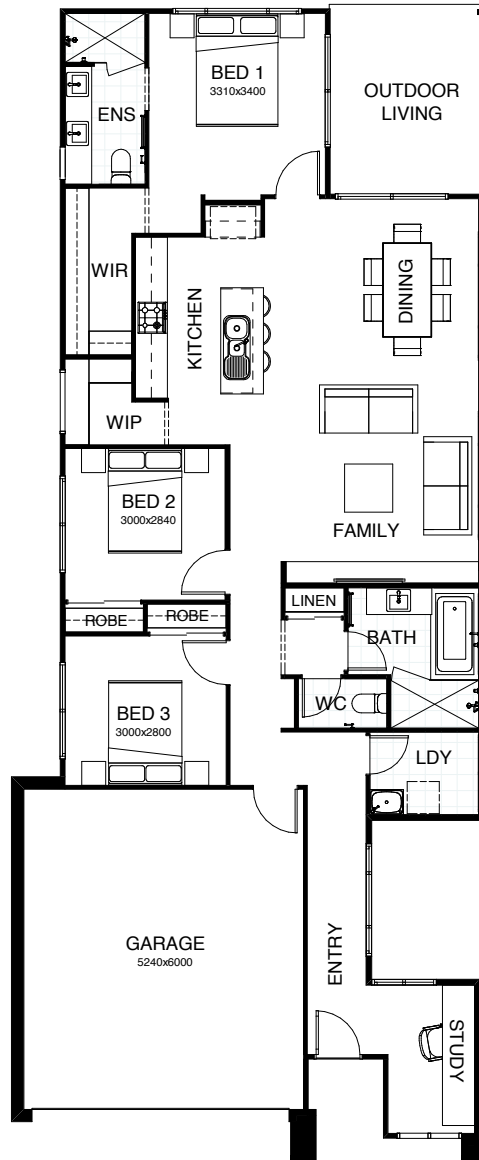

BENSON 405

Feast your eyes on this modern masterpiece, with all the style and space you'll ever need. With four bedrooms, three living areas, an impressively large kitchen with butler's pantry, two very flexible study areas, a media room and a separate private sitting room there's no end to the possibilities! The feeling is open and airy, enhanced by the design's large void and the extra large outdoor living area.

FRONTAGE	14m
TOTAL FLOOR AREA	405.6m ²
EXTERIOR LENGTH	18.96m
EXTERIOR WIDTH	12.8m

This document is produced for marketing and illustration purposes and should only be used as a guide. Please note all plans are not to scale, and all images, materials used and inclusions are indicative only. © Copyright of Bold Living.

FELIX 166

The clever single level design is ingeniously zoned, with all of the bedrooms on one side of the home and living on the other. So when the kids are in bed – that’s where they stay, even when you are entertaining! The well-placed kitchen opens hospitably onto the living and dining areas, and there’s the bonus of a separate study.

FRONTAGE	10m
TOTAL FLOOR AREA	166.4m ²
EXTERIOR LENGTH	21.57m
EXTERIOR WIDTH	8.9m

 3 |
  1 |
  2 |
  1 |
  2

Benson 405

We'll build you the house that's all you want in a home.

809

Your dream home is our dream too.