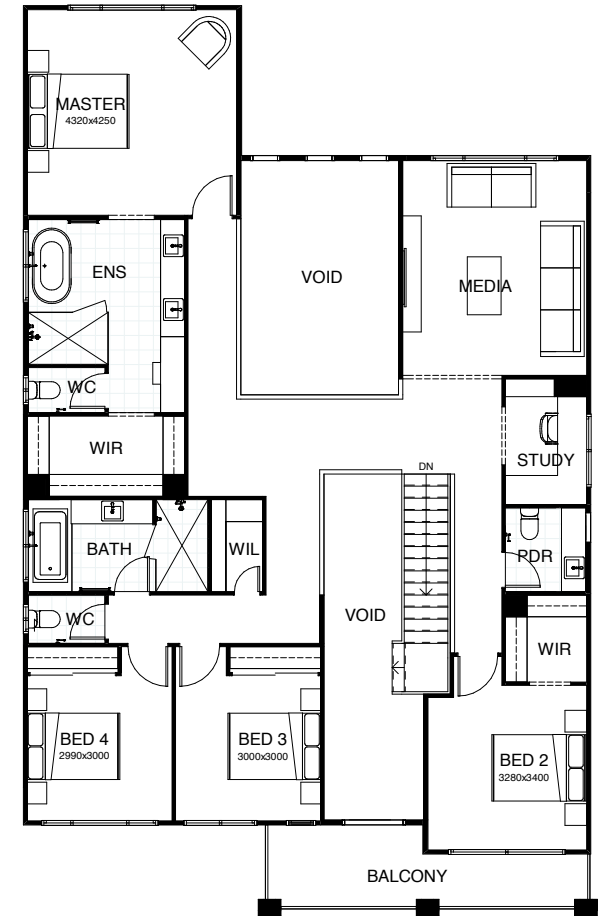

BENSON 405

Feast your eyes on this modern masterpiece, with all the style and space you'll ever need. With four bedrooms, three living areas, an impressively large kitchen with butler's pantry, two very flexible study areas, a media room and a separate private sitting room there's no end to the possibilities! The feeling is open and airy, enhanced by the design's large void and the extra large outdoor living area.

FRONTAGE	14m
TOTAL FLOOR AREA	405.6m ²
EXTERIOR LENGTH	18.96m
EXTERIOR WIDTH	12.8m

This document is produced for marketing and illustration purposes and should only be used as a guide. Please note all plans are not to scale, and all images, materials used and inclusions are indicative only. © Copyright of Bold Living.

FELIX 166

The clever single level design is ingeniously zoned, with all of the bedrooms on one side of the home and living on the other. So when the kids are in bed – that’s where they stay, even when you are entertaining! The well-placed kitchen opens hospitably onto the living and dining areas, and there’s the bonus of a separate study.

FRONTAGE	10m
TOTAL FLOOR AREA	166.4m ²
EXTERIOR LENGTH	21.57m
EXTERIOR WIDTH	8.9m

 3 |
  1 |
  2 |
  1 |
  2

Benson 405

We'll build you the house that's all you want in a home.

809

Your dream home is our dream too.