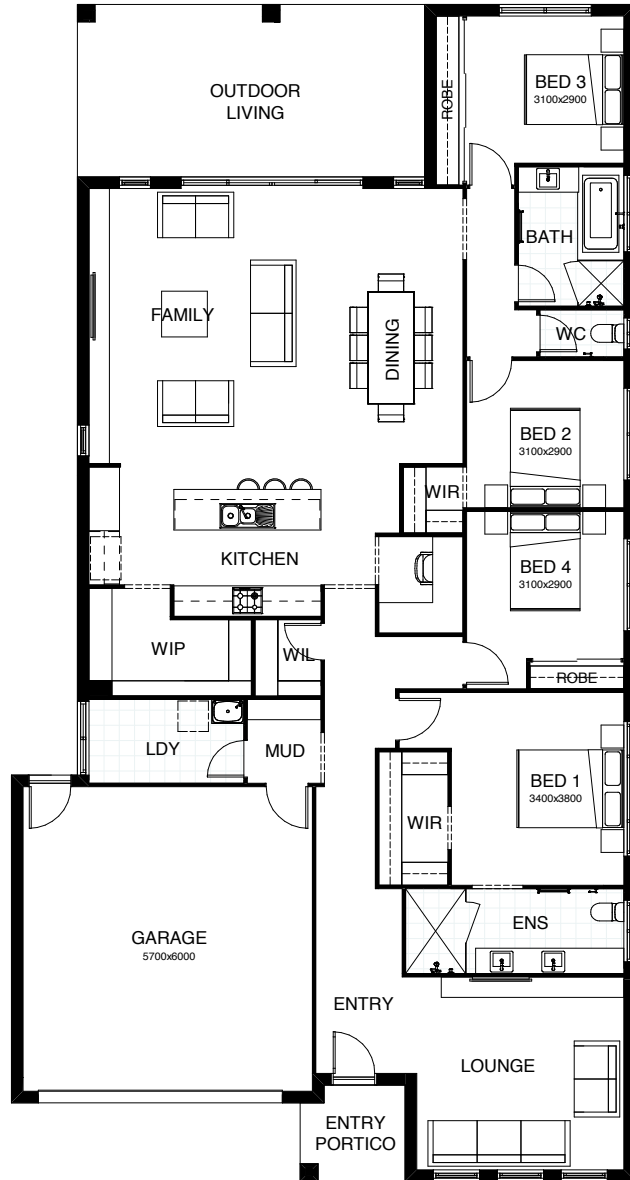

Sorrento 375

A contemporary masterpiece, this home is perfectly designed for the gracious Queensland lifestyle. Coming in through the imposing entry door, you're welcomed by light-filled voids, before moving on to a relaxed sitting room, the fourth bedroom with private ensuite and study space. The open plan kitchen, with butler's pantry, is at the centre of the residence, looking out through bi-fold doors to the expansive outdoor living space. Contact us today to customise the Sorrento home to you!

 **FRONTAGE** 14m

 **TOTAL FLOOR AREA** 375.6m²

 **EXTERNAL DIMENSIONS** 19.23m x 12.3m

 4  3  2.5  1  2

This document is produced for marketing and illustration purposes and should only be used as a guide. Please note all plans are not to scale, and all images, materials used and inclusions are indicative only. © Copyright of Bold Living.

Ashton 255

The Ashton delivers a stunning 4 bedroom design that ticks all the boxes! You're spoilt with the spacious master suite complete with an ensuite and walk-in robe, and the addition of a private second living space! At the heart of the home an open plan family, dining and kitchen space is featured, all of which opens seamlessly onto an outdoor entertaining area. Contact us today to customise the Ashton home to you!

FRONTAGE	14m	
TOTAL FLOOR AREA	255.4m ²	
EXTERNAL DIMENSIONS	23.2m x 12.3m	

This document is produced for marketing and illustration purposes and should only be used as a guide. Please note all plans are not to scale, and all images, materials used and inclusions are indicative only. © Copyright of Bold Living.