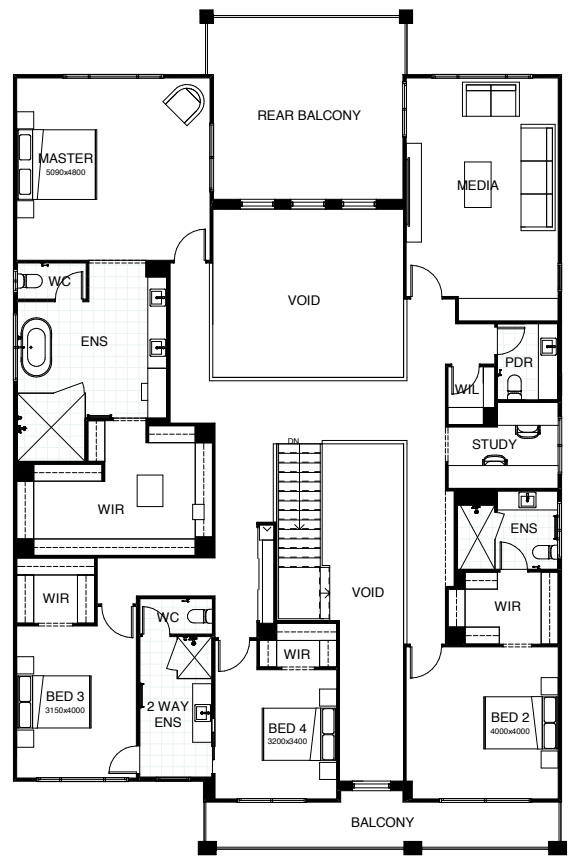

BENSON 623

Feast your eyes on this modern masterpiece, with all the style and space you'll ever need. With four bedrooms, three living areas, an impressively large kitchen with butler's pantry, two very flexible study areas, a media room and a separate private sitting room there's no end to the possibilities! The feeling is open and airy, enhanced by the design's large void and the extra large outdoor living area.

FRONTAGE 21m

EXTERIOR LENGTH 22.23m

TOTAL FLOOR AREA 623.9m²

EXTERIOR WIDTH 19.21m

 4 |
  3 |
  2 |
  4 |
  2 |
  2