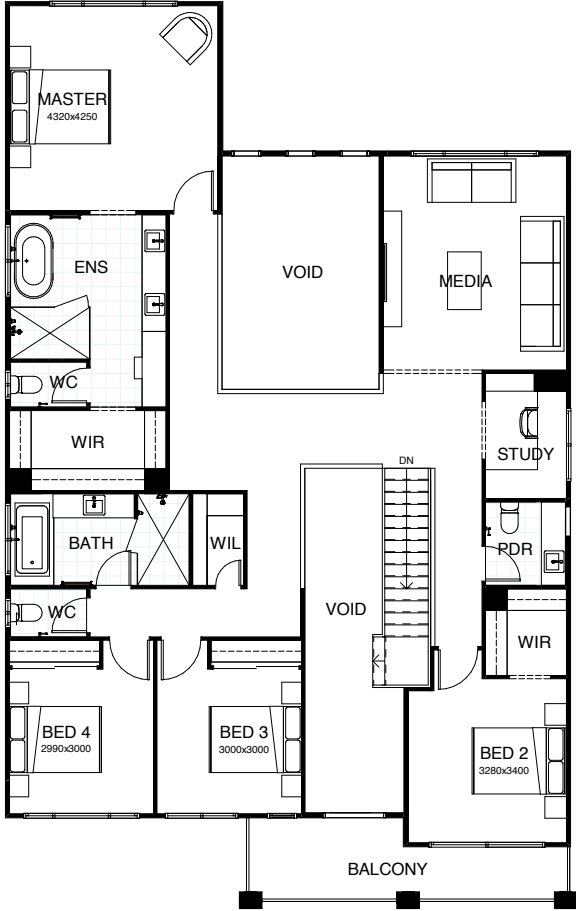

BENSON 405

Feast your eyes on this modern masterpiece, with all the style and space you'll ever need. With four bedrooms, three living areas, an impressively large kitchen with butler's pantry, two very flexible study areas, a media room and a separate private sitting room there's no end to the possibilities! The feeling is open and airy, enhanced by the design's large void and the extra large outdoor living area.

FRONTAGE 14m

EXTERIOR LENGTH 18.96m

TOTAL FLOOR AREA 405.6m²

EXTERIOR WIDTH 12.8m

4 |
 3 |
 2 |
 4 |
 2 |
 2