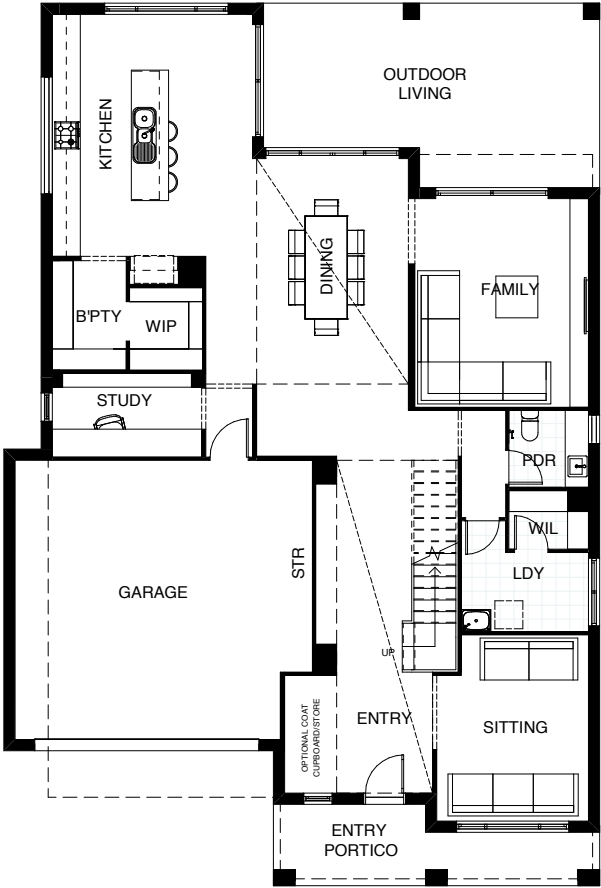

BENSON 405

Feast your eyes on this modern masterpiece, with all the style and space you'll ever need. With four bedrooms, three living areas, an impressively large kitchen with butler's pantry, two very flexible study areas, a media room and a separate private sitting room there's no end to the possibilities! The feeling is open and airy, enhanced by the design's large void and the extra large outdoor living area.

FRONTAGE 14m

EXTERIOR LENGTH 18.96m

TOTAL FLOOR AREA 405.6m²

EXTERIOR WIDTH 12.8m

4 |
 3 |
 2 |
 4 |
 2 |
 2