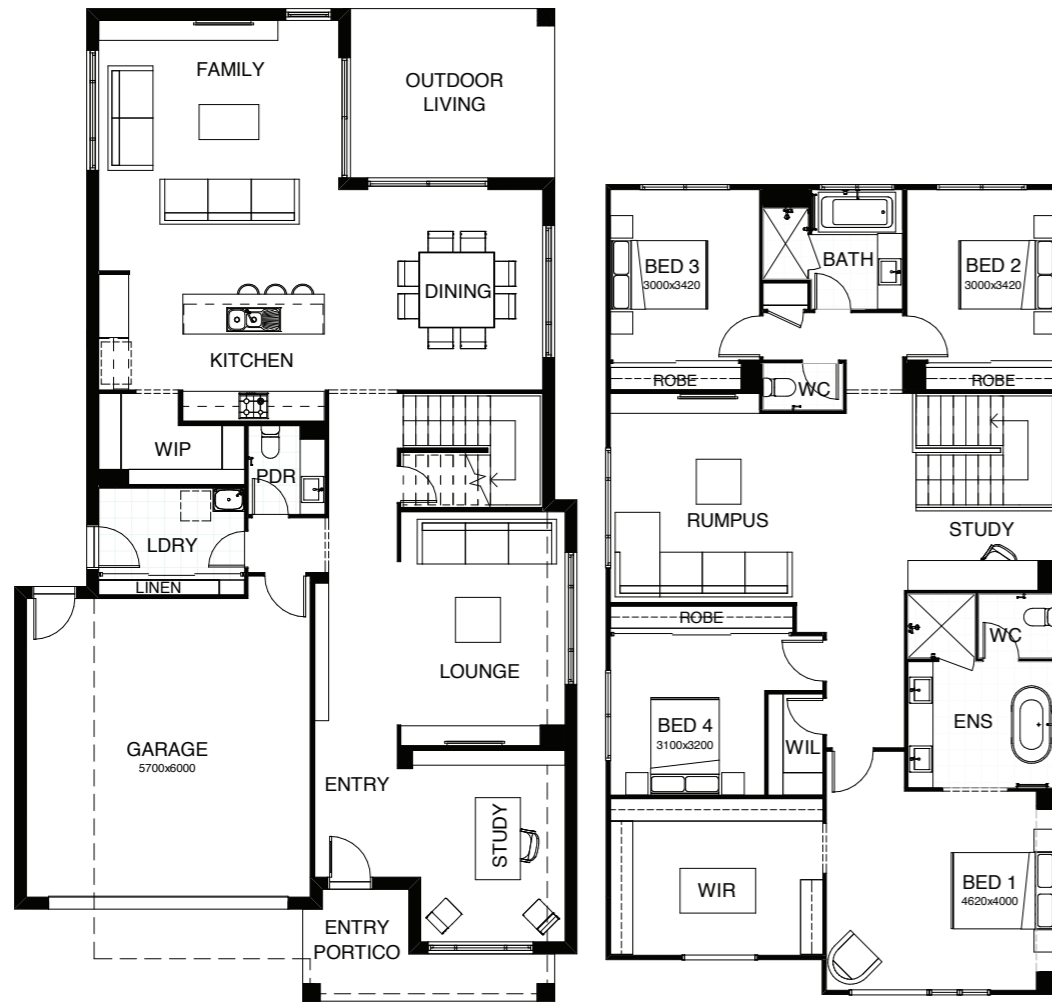

create your dream

LENNOX 337

This dazzling 4 bedroom design showcases multiple living spaces ideal for both family fun and private moments, an upstairs rumpus room the kids can call their own, a master suite with a huge walk-in robe, and study areas on both levels. At the heart of it all, the entertainer's kitchen is the hub around which the dining room, family room and outdoor living area are gathered.

OSLO 304

Life revolves around the central core of the four bedroom Athena design, with the kitchen, dining and family room all seamlessly connected to the outdoor living and entertaining space. There's a media room to watch your favourite movies, a separate study, a kids' retreat and a generously sized master suite positioned for peace and privacy.