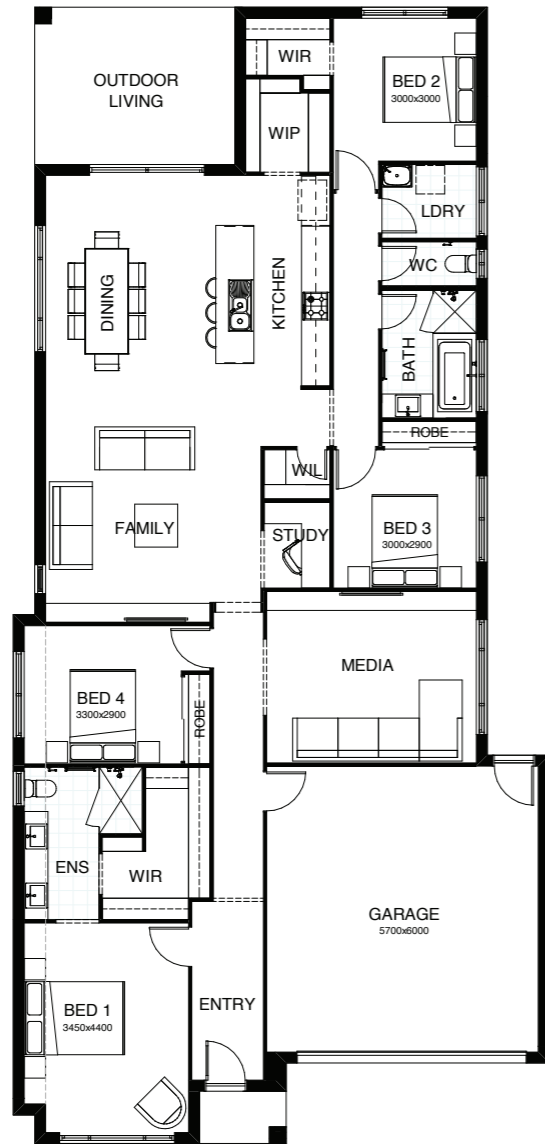

**BOLD
LIVING**

create your dream

RIDGEVIEW DISPLAY HOMES

EVERY 232 | EMERSON 260

Bold Living builds beautiful homes that bring dreams to life, creating places families will love. Every Bold home makes a unique statement, thanks to contemporary design, attention to detail, flexibility and quality in construction.

create your dream

EVERY 232

Introducing a floor plan that's supremely inviting! This 4 bedroom home expertly ticks all the boxes – including an integrated family room, dining space and open kitchen, opening directly onto an outdoor living area that's perfect for entertaining. There's also a separate media room, a study nook, and a spacious master suite complete with a generously-sized walk-in robe.

EMERSON 260

The Emerson is an intelligently designed family home delivering luxury without compromise. You're spoilt with two generous living spaces, a study and four bedrooms including a master suite designed to impress. The kitchen, living and dining is located at the heart of the home providing easy access to the rest of the house and a seamless flow directly to the outdoor living space.

FRONTAGE 12.5m **EXTERIOR LENGTH** 23.85m

TOTAL FLOOR AREA 232.6m² **EXTERIOR WIDTH** 11.25m

4 | 2 | 1 | 2.5 | 1 | 2

FRONTAGE 16m **EXTERIOR LENGTH** 21.5m

TOTAL FLOOR AREA 260.9m² **EXTERIOR WIDTH** 13.75m