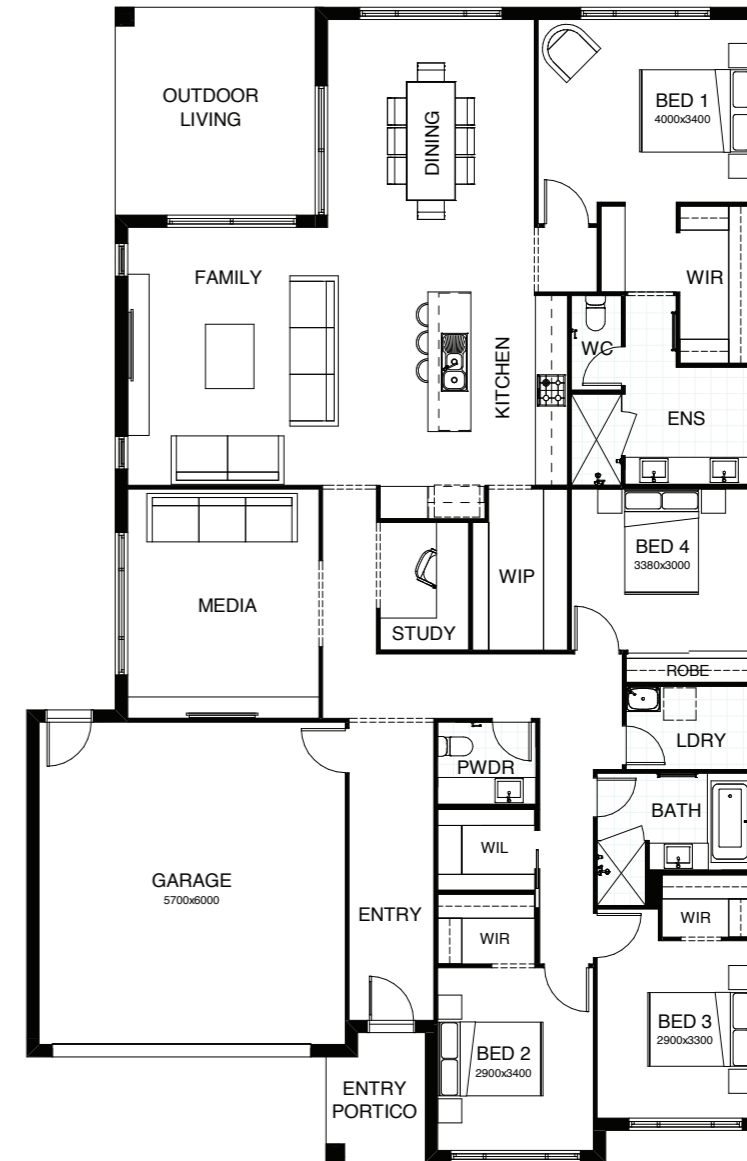

create your dream

EVERY 232

Introducing a floor plan that's supremely inviting! This 4 bedroom home expertly ticks all the boxes – including an integrated family room, dining space and open kitchen, opening directly onto an outdoor living area that's perfect for entertaining. There's also a separate media room, a study nook, and a spacious master suite complete with a generously-sized walk-in robe.

EMERSON 260

The Emerson is an intelligently designed family home delivering luxury without compromise. You're spoilt with two generous living spaces, a study and four bedrooms including a master suite designed to impress. The kitchen, living and dining is located at the heart of the home providing easy access to the rest of the house and a seamless flow directly to the outdoor living space.

FRONTAGE 12.5m **EXTERIOR LENGTH** 23.85m

TOTAL FLOOR AREA 232.6m² **EXTERIOR WIDTH** 11.25m

4 | 2 | 1 | 2.5 | 1 | 2

FRONTAGE 16m **EXTERIOR LENGTH** 21.5m

TOTAL FLOOR AREA 260.9m² **EXTERIOR WIDTH** 13.75m