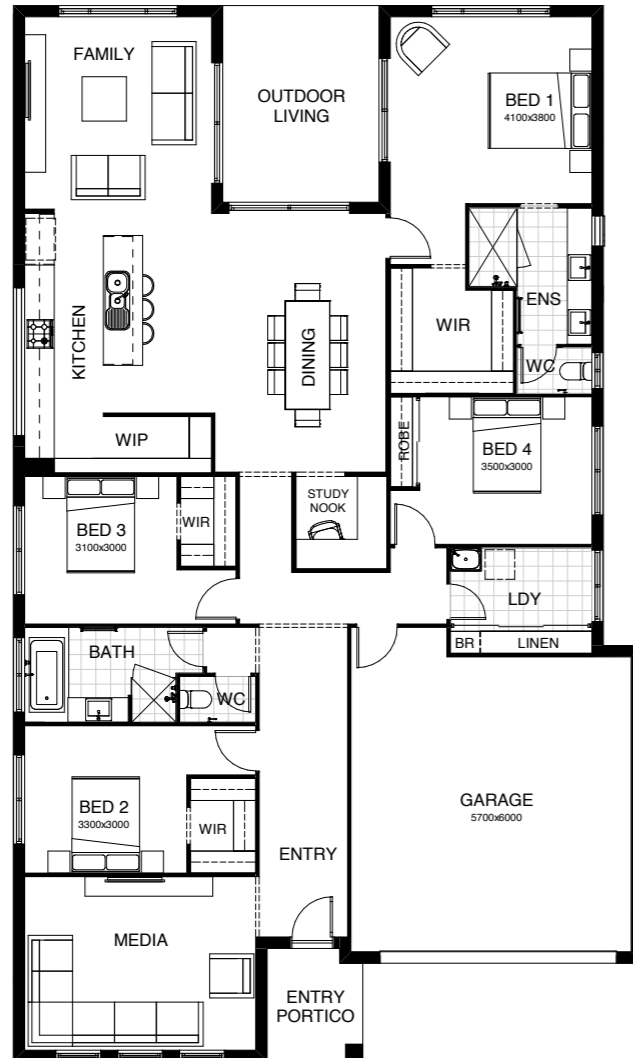

create your dream

SOPHIA 253

Another four bedroom home that is cleverly designed for families and entertaining. Featuring a seamless flow between kitchen, dining and alfresco, this design presents irresistible entertaining options! Including a butlers pantry and separate study, this home has everything!

NEWPORT 297

Family living is the focus in this cleverly-executed, spacious one level design. Features comprise four bedrooms, including a master suite with walk-in robe, separately zoned children's rooms and their own retreat area, plus a large media room and a study. The open plan living, kitchen and dining link directly with an inviting outdoor entertaining space.