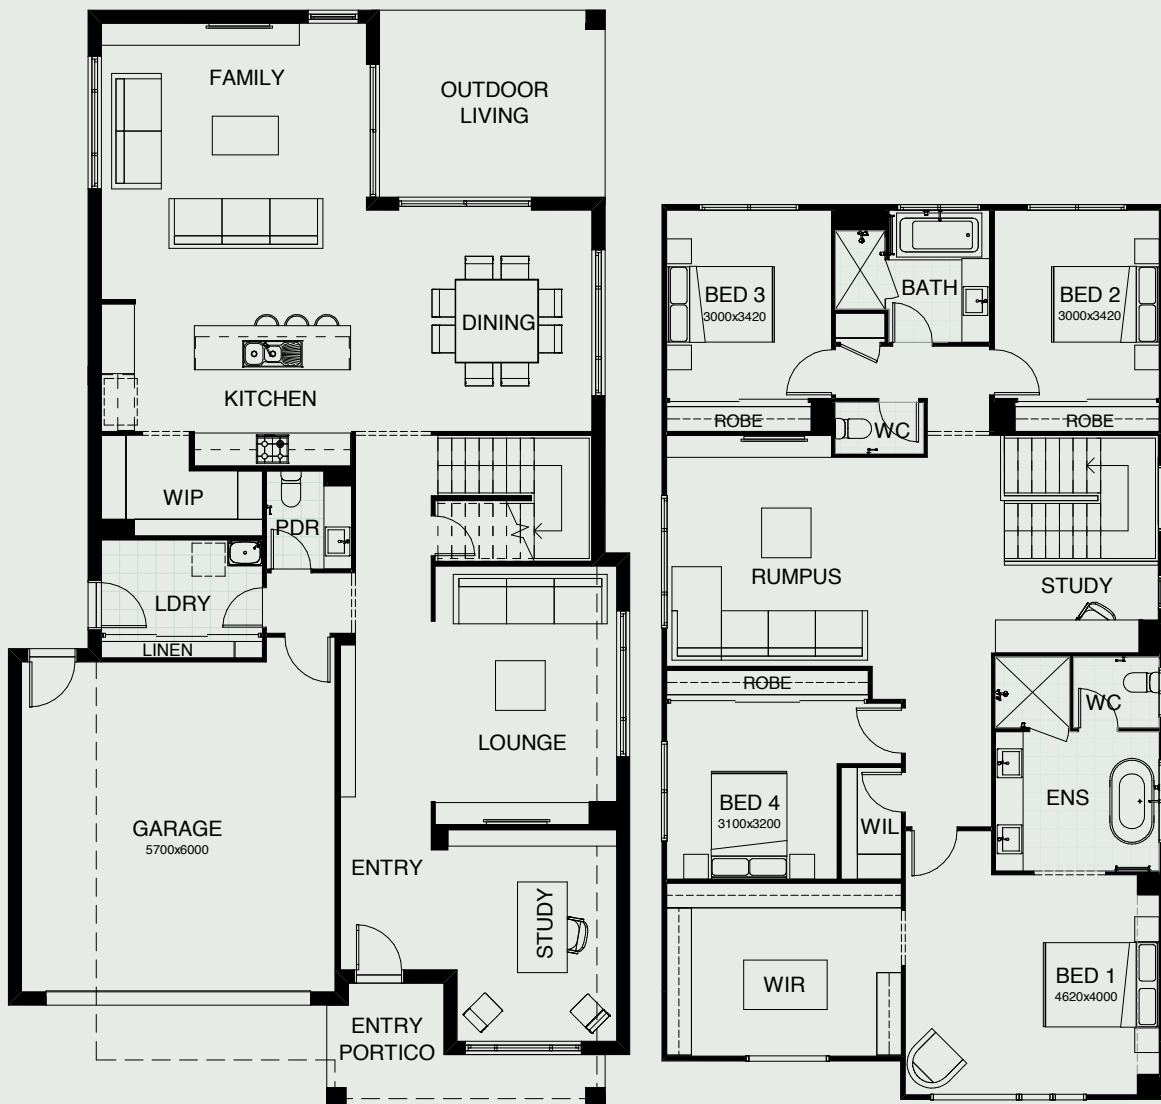

# LENNOX 337

This dazzling 4 bedroom design showcases multiple living spaces ideal for both family fun and private moments, an upstairs rumpus room the kids can call their own, a master suite with a huge walk-in robe, and study areas on both levels. At the heart of it all, the entertainer's kitchen is the hub around which the dining room, family room and outdoor living area are gathered.

|                         |                           |
|-------------------------|---------------------------|
| FRONTAGE                | 12.5m                     |
| EXTERIOR LENGTH         | 19.94m                    |
| EXTERIOR WIDTH          | 11.3m                     |
| <b>TOTAL FLOOR AREA</b> | <b>337.7m<sup>2</sup></b> |