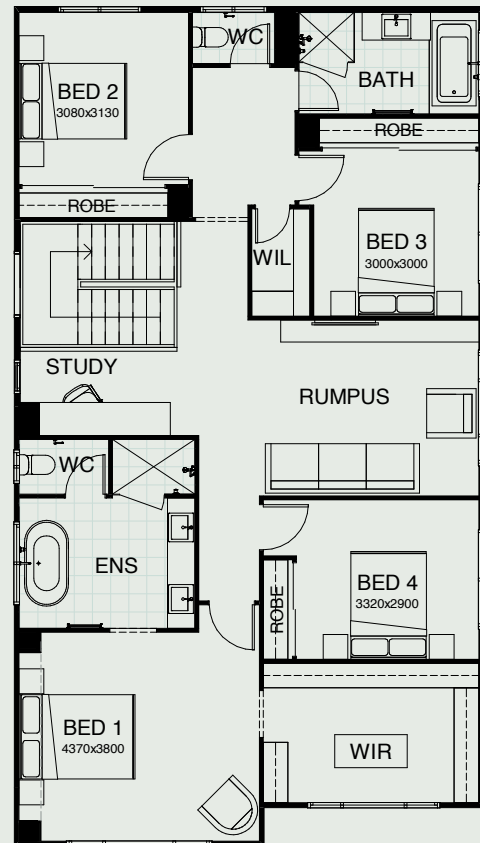

LENNOX 300

This dazzling 4 bedroom design showcases multiple living spaces ideal for both family fun and private moments, an upstairs rumpus room the kids can call their own, a master suite with a huge walk-in robe, and study areas on both levels. At the heart of it all, the entertainer's kitchen is the hub around which the dining room, family room and outdoor living area are gathered.

FRONTAGE	12.5m
EXTERIOR LENGTH	18.63m
EXTERIOR WIDTH	11.25m
TOTAL FLOOR AREA	300.3m²

create your dream

For further information, please visit www.boldliving.com.au