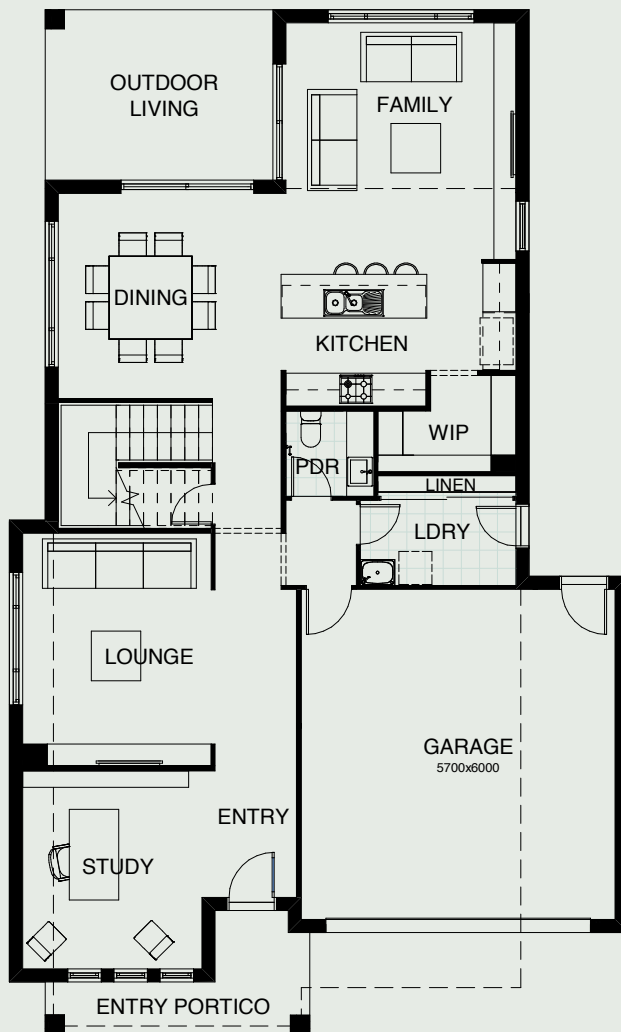

LENNOX 300

This dazzling 4 bedroom design showcases multiple living spaces ideal for both family fun and private moments, an upstairs rumpus room the kids can call their own, a master suite with a huge walk-in robe, and study areas on both levels. At the heart of it all, the entertainer's kitchen is the hub around which the dining room, family room and outdoor living area are gathered.

FRONTAGE	12.5m
EXTERIOR LENGTH	18.63m
EXTERIOR WIDTH	11.25m
TOTAL FLOOR AREA	300.3m²

create your dream

For further information, please visit www.boldliving.com.au