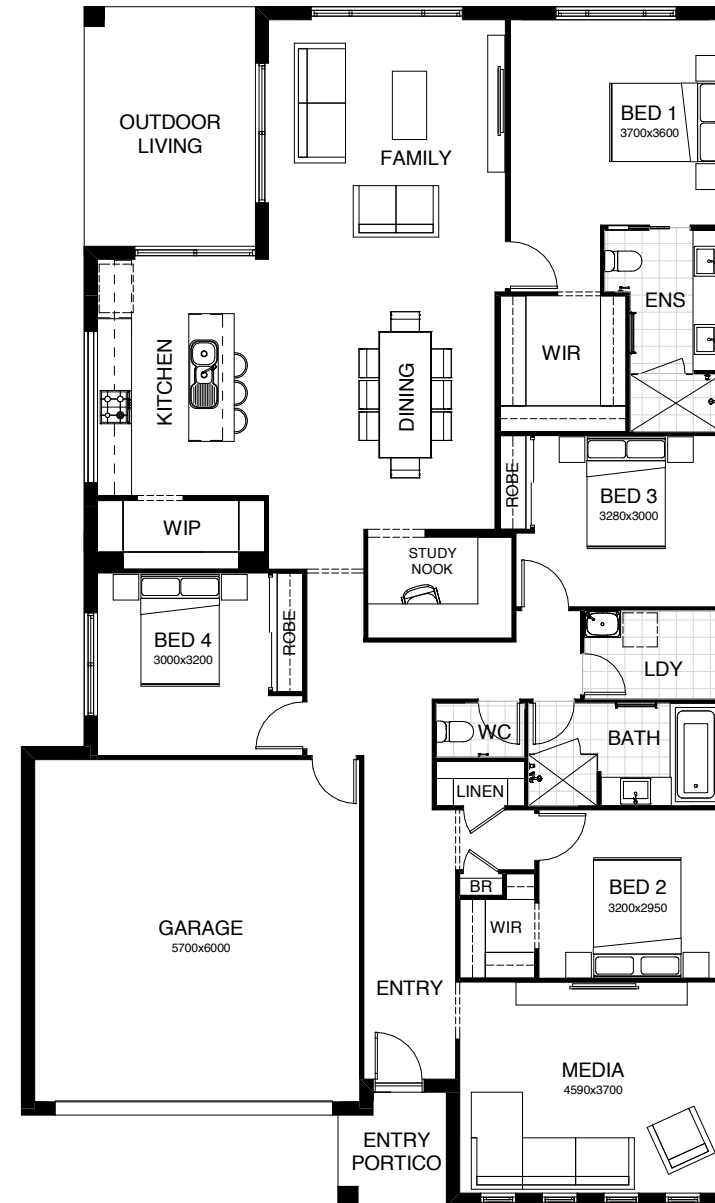

# SOPHIA 240

Another four bedroom home that is cleverly designed for families and entertaining. Featuring a seamless flow between kitchen, dining and alfresco, this design presents irresistible entertaining options! Including a butlers pantry and separate study, this home has everything! Contact us today to customise the Sophia home to you!

**FRONTAGE** 13.7m

**TOTAL FLOOR AREA** 239.7m<sup>2</sup>

**EXTERIOR LENGTH** 21.03m

**EXTERIOR WIDTH** 12.5m

 4 |  2 |  2 |  1 |  2

This document is produced for marketing and illustration purposes and should only be used as a guide. Please note all plans are not to scale, and all images, materials used and inclusions are indicative only. © Copyright of Bold Living.