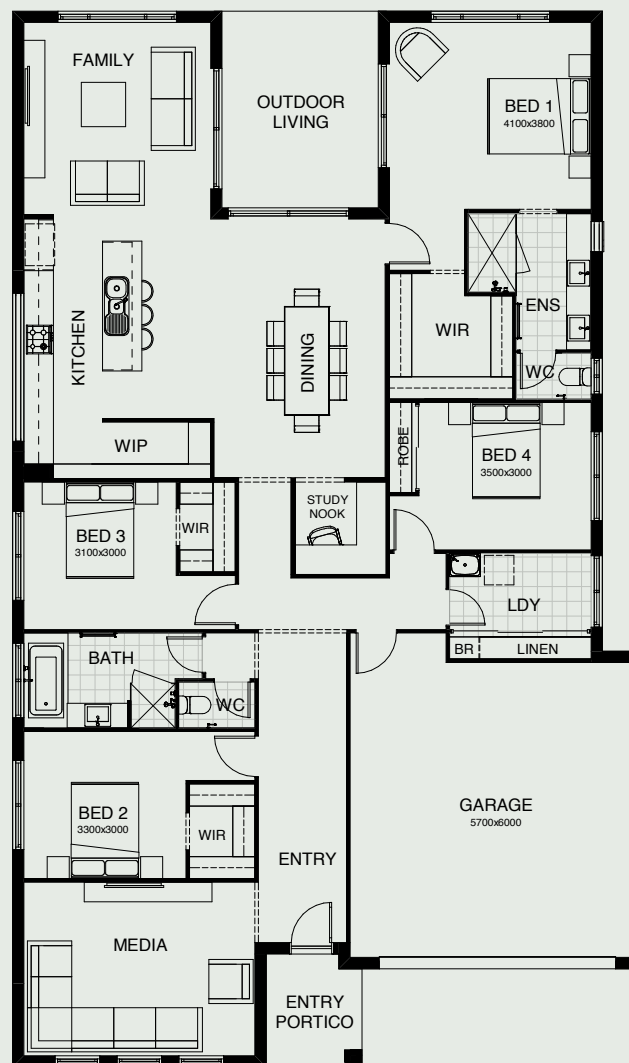

SOPHIA 253

Another four bedroom home that is cleverly designed for families and entertaining. Featuring a seamless flow between kitchen, dining and alfresco, this design presents irresistible entertaining options! Including a butlers pantry and separate study, this home has everything!

FRONTAGE	14m
EXTERIOR LENGTH	21.48m
EXTERIOR WIDTH	12.8m
TOTAL FLOOR AREA	253.1m ²

 4 |
  2 |
  1 |
  2 |
  1 |
  2

create your dream

For further information, please visit www.boldliving.com.au