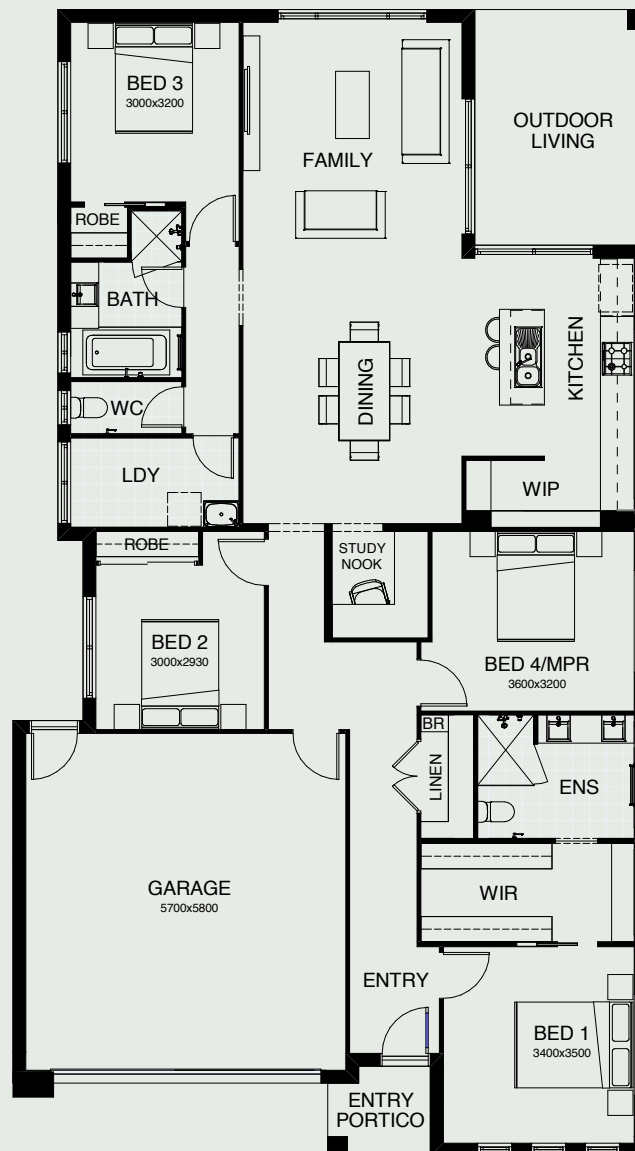

SOPHIA 22 M

Everything essential is included in this smart single level design, from the multi-purpose room, perfect for relaxing, to the open plan family, dining and kitchen space at the heart of the home – connecting directly with the outdoor entertaining area. There's also a separate study, and the master bedroom is complete with ensuite and walk-in robe.

FRONTAGE	12.5m
EXTERIOR LENGTH	20.43m
EXTERIOR WIDTH	11.3m
TOTAL FLOOR AREA	212m ²

create your dream

For further information, please visit www.boldliving.com.au