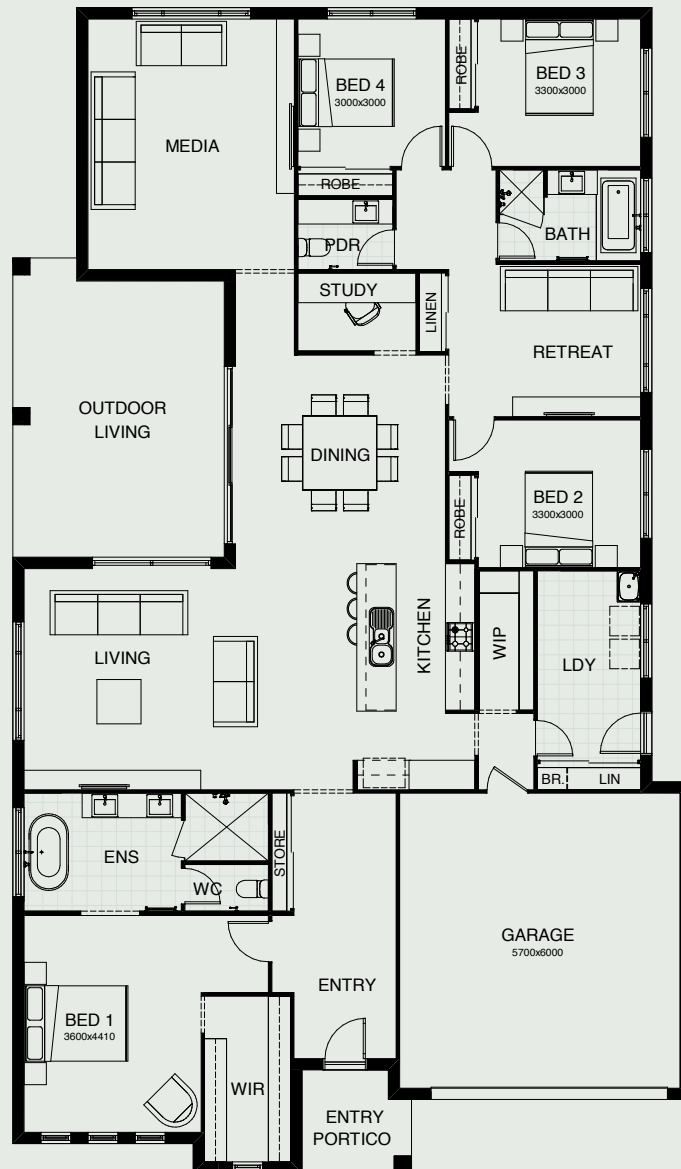

NEWPORT 297

Family living is the focus in this cleverly-executed, spacious one level design. Features comprise four bedrooms, including a master suite with walk-in robe, separately zoned children's rooms and their own retreat area, plus a large media room and a study. The open plan living, kitchen and dining link directly with an inviting outdoor entertaining space.

FRONTAGE	15m
EXTERIOR LENGTH	23.71m
EXTERIOR WIDTH	13.8m
TOTAL FLOOR AREA	297.2m ²

4 | 3 | 1 | 2.5 | 1 | 2

create your dream

For further information, please visit www.boldliving.com.au