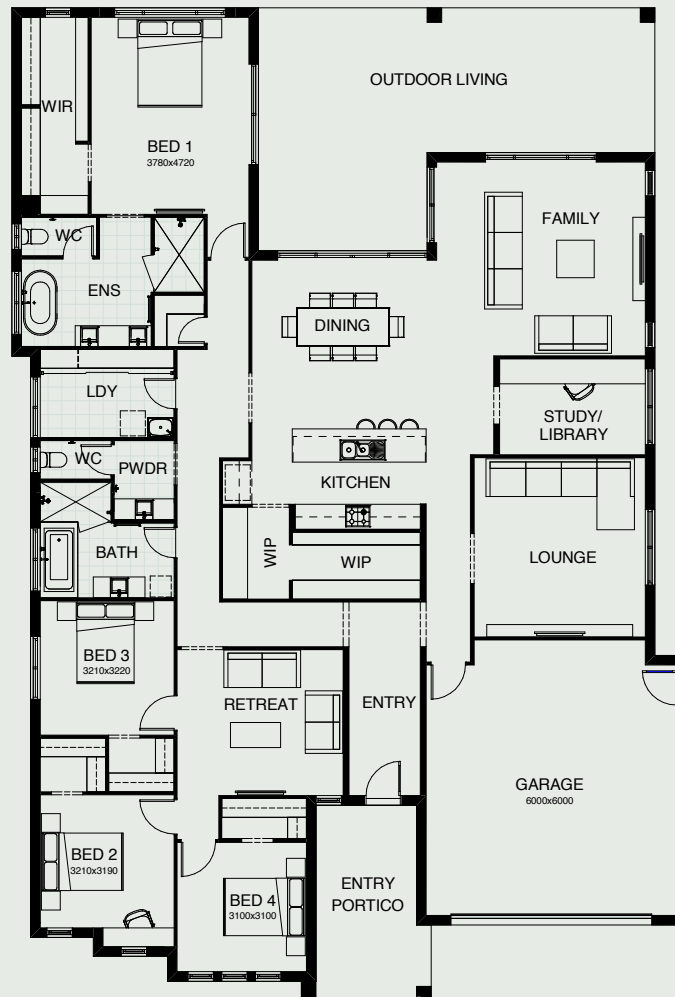

ATHENA 349

Life revolves around the central core of the four bedroom Athena design, with the kitchen, dining and family room all seamlessly connected to the outdoor living and entertaining space. There's a media room to watch your favourite movies, a separate study, a kids' retreat and a generously sized master suite positioned for peace and privacy.

FRONTAGE	17.4m
EXTERIOR LENGTH	23.8m
EXTERIOR WIDTH	16.16m
TOTAL FLOOR AREA	349.2m ²

4 | 3 | 1 | 2.5 | 1 | 2

create your dream

For further information, please visit www.boldliving.com.au