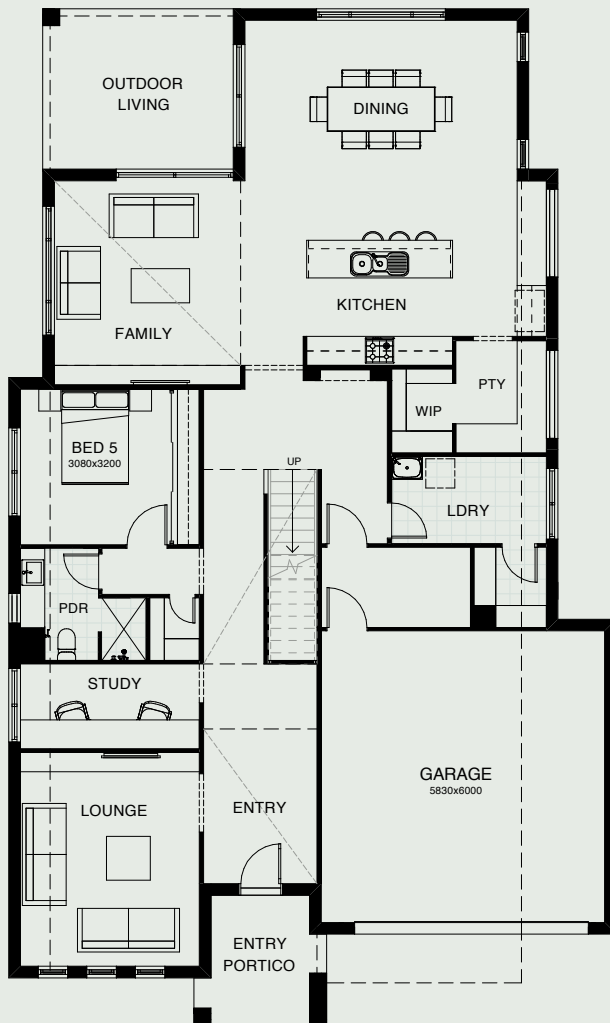

The open plan kitchen including butler's pantry is situated in the heart of the home, looking out through the bi-fold doors to the expansive outdoor living space. Be totally captivated by this contemporary masterpiece, designed for the gracious Queensland lifestyle.

FRONTAGE	14m
EXTERIOR LENGTH	20.91m
EXTERIOR WIDTH	12.50m
TOTAL FLOOR AREA	412.1m ²

5 | 3 | 1 | 4 | 1 | 2

create your dream

For further information, please visit www.boldliving.com.au