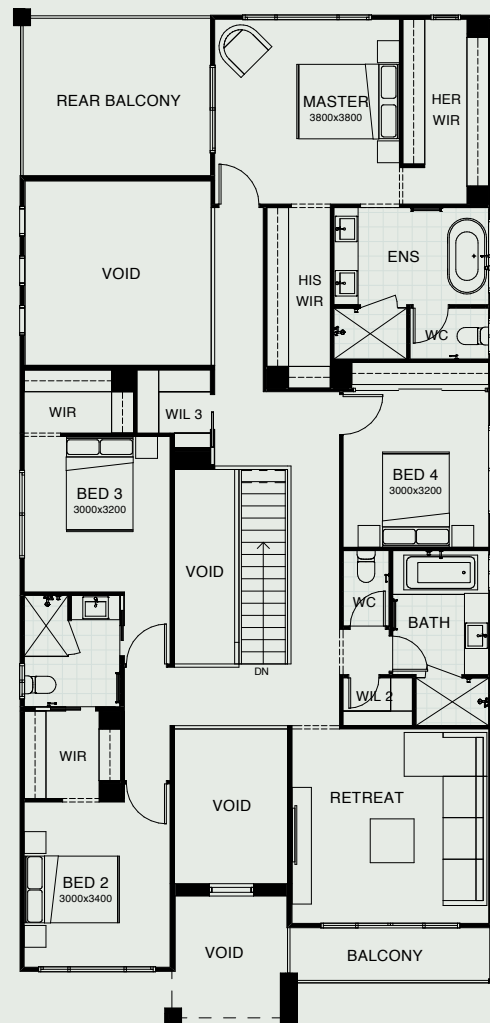

The open plan kitchen including butler's pantry is situated in the heart of the home, looking out through the bi-fold doors to the expansive outdoor living space. Be totally captivated by this contemporary masterpiece, designed for the gracious Queensland lifestyle.

FRONTAGE	14m
EXTERIOR LENGTH	20.91m
EXTERIOR WIDTH	12.50m
TOTAL FLOOR AREA	412.1m ²

5 | 3 | 1 | 4 | 1 | 2

create your dream

For further information, please visit www.boldliving.com.au