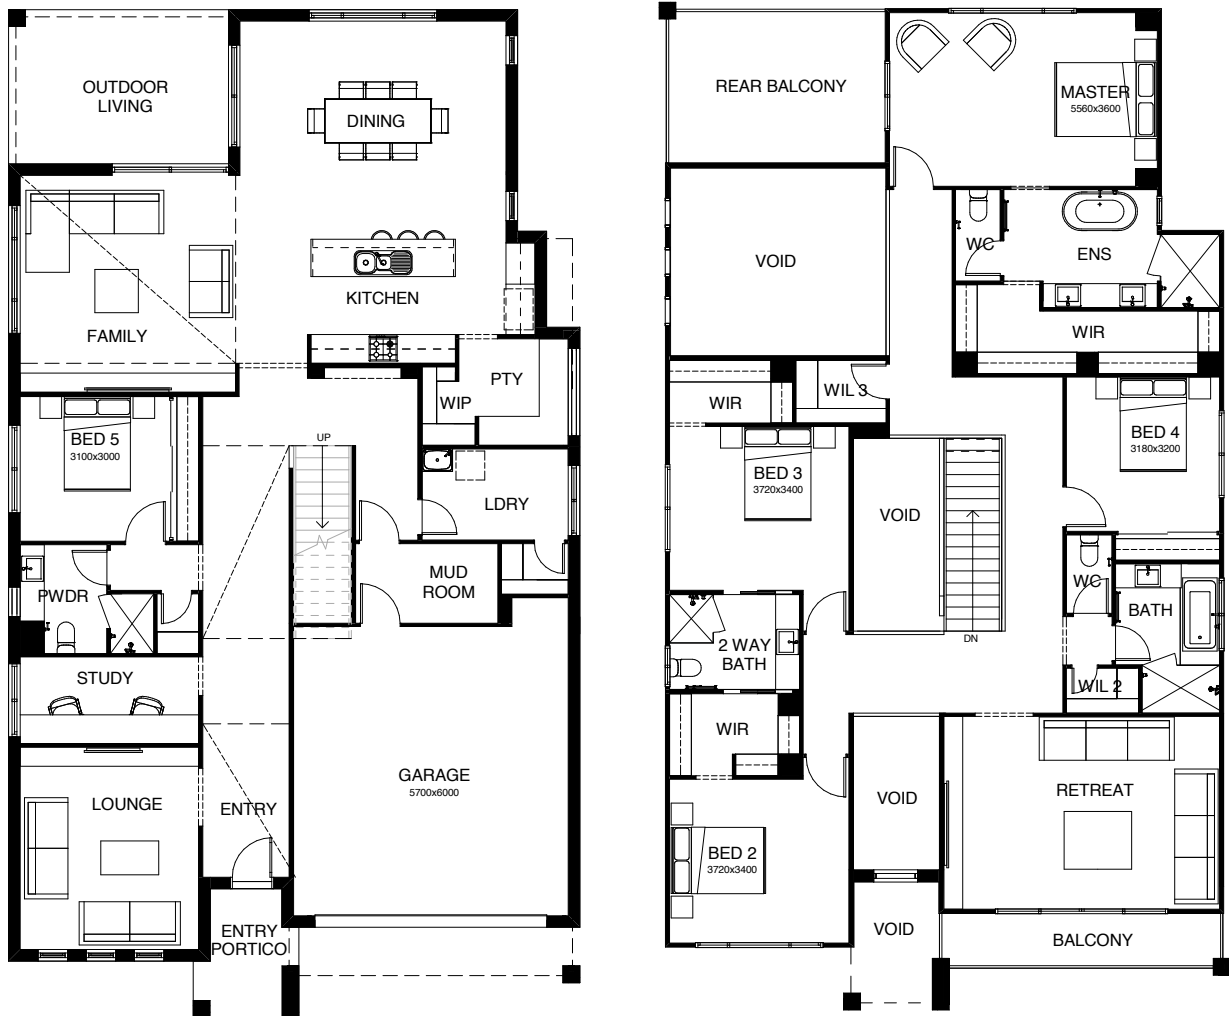

SORRENTO 444

The Sorrento Collection is inspired by calm and soothing coastal living, this home design is like no other. Suited perfectly for a bayside lifestyle, this residence is an entertainer's delight, boasting seamless integration between indoor and outdoor living. Upon entering through the oversized entry door, you'll be greeted with light filled voids, relaxing sitting room, fifth bedroom with private ensuite and study space. Be totally captivated by this contemporary masterpiece, designed for the gracious Queensland lifestyle.

FRONTAGE 14.85m

EXTERIOR LENGTH 20.91m

TOTAL FLOOR AREA 443.9m²

EXTERIOR WIDTH 11.85m

 5 |
  3 |
  4 |
  1 |
  2