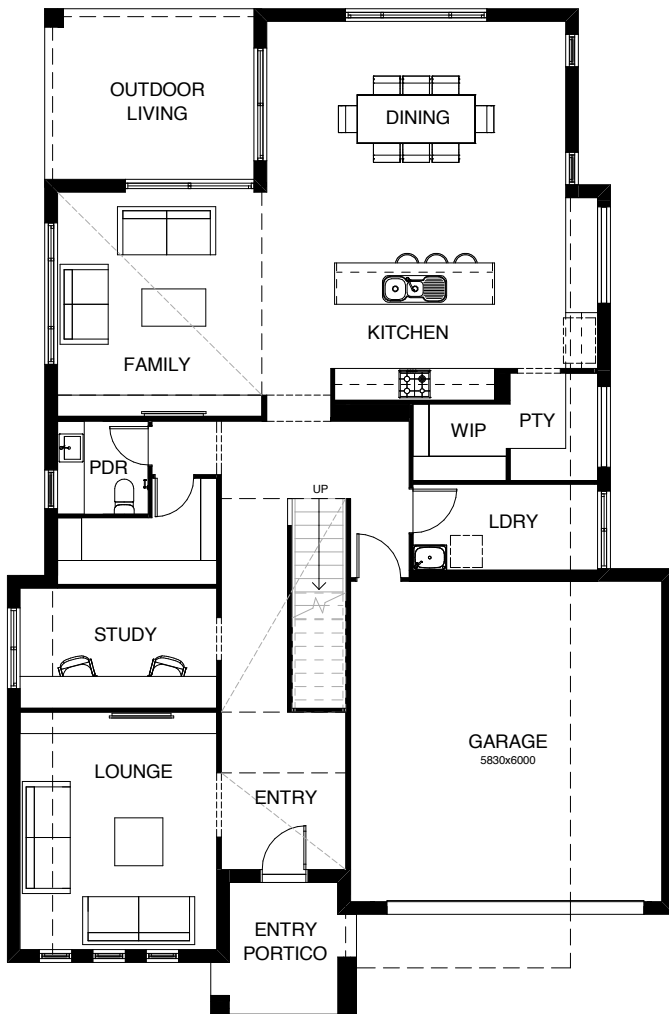

# SORRENTO 367

The Sorrento Collection is inspired by calm and soothing coastal living, this home design is like no other. Suited perfectly for a bayside lifestyle, this residence is an entertainer's delight, boasting seamless integration between indoor and outdoor living. Upon entering through the oversized entry door, you'll be greeted with light filled voids, relaxing sitting room, fifth bedroom with private ensuite and study space. Be totally captivated by this contemporary masterpiece, designed for the gracious Queensland lifestyle.

**FRONTAGE** 14m

**EXTERIOR LENGTH** 18.84m

**TOTAL FLOOR AREA** 367m<sup>2</sup>

**EXTERIOR WIDTH** 12.5m

 4 | 
  3 | 
  2.5 | 
  1 | 
  2