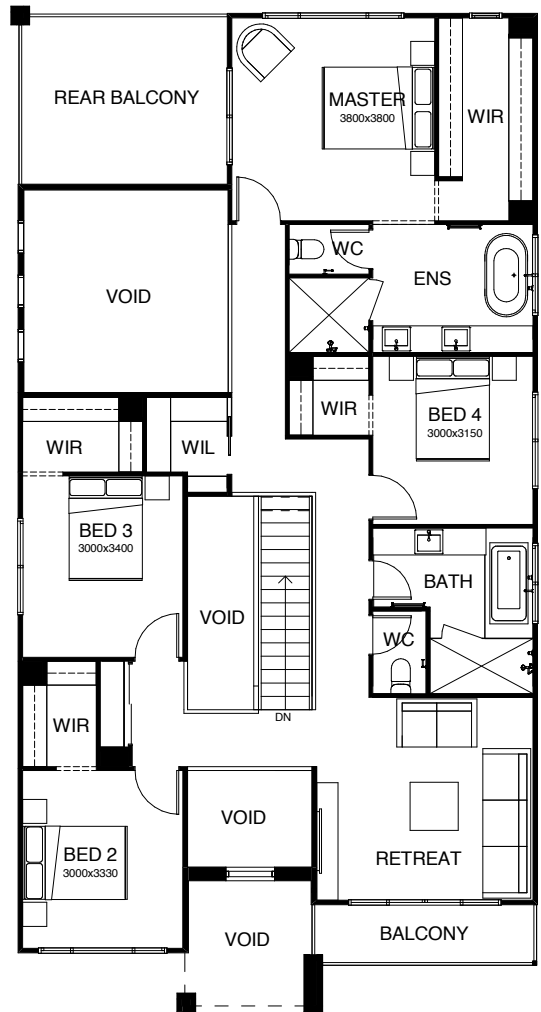

# SORRENTO 367

The Sorrento Collection is inspired by calm and soothing coastal living, this home design is like no other. Suited perfectly for a bayside lifestyle, this residence is an entertainer's delight, boasting seamless integration between indoor and outdoor living. Upon entering through the oversized entry door, you'll be greeted with light filled voids, relaxing sitting room, fifth bedroom with private ensuite and study space. Be totally captivated by this contemporary masterpiece, designed for the gracious Queensland lifestyle.

**FRONTAGE** 14m

**EXTERIOR LENGTH** 18.84m

**TOTAL FLOOR AREA** 367m<sup>2</sup>

**EXTERIOR WIDTH** 12.5m

 4 | 
  3 | 
  2.5 | 
  1 | 
  2