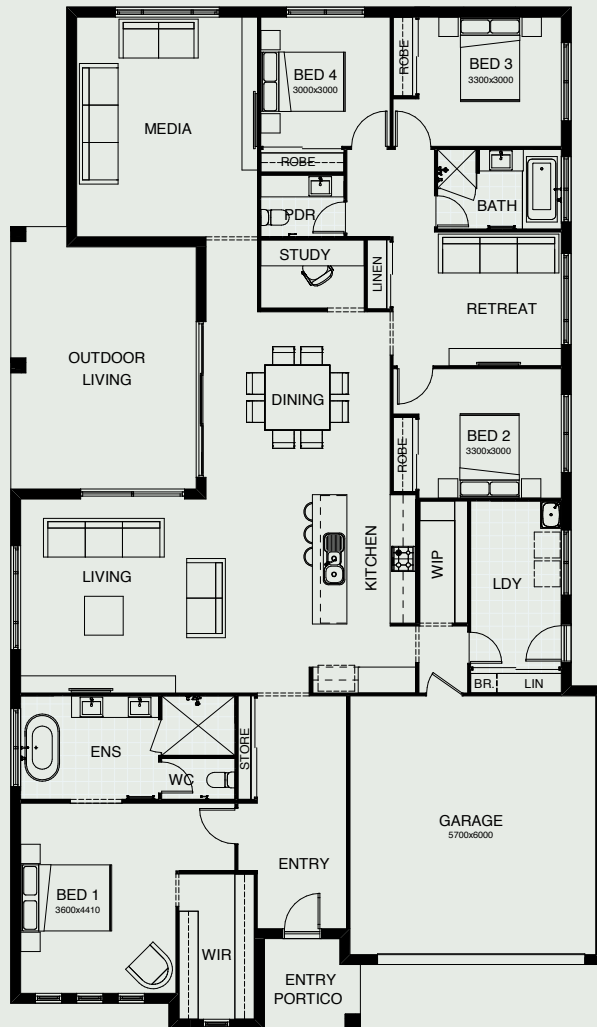

NEWPORT 297

Family living is the focus in this cleverly-executed, spacious one level design. Features comprise four bedrooms, including a master suite with walk-in robe, separately zoned children's rooms and their own retreat area, plus a large media room and a study. The open plan living, kitchen and dining link directly with an inviting outdoor entertaining space.

FRONTAGE	15m
EXTERIOR LENGTH	23.71m
EXTERIOR WIDTH	13.80m
TOTAL FLOOR AREA	297.20m ²

 4 |
  3 |
  1 |
  2.5 |
  1 |
  2

create your dream

For further information, please visit www.boldliving.com.au