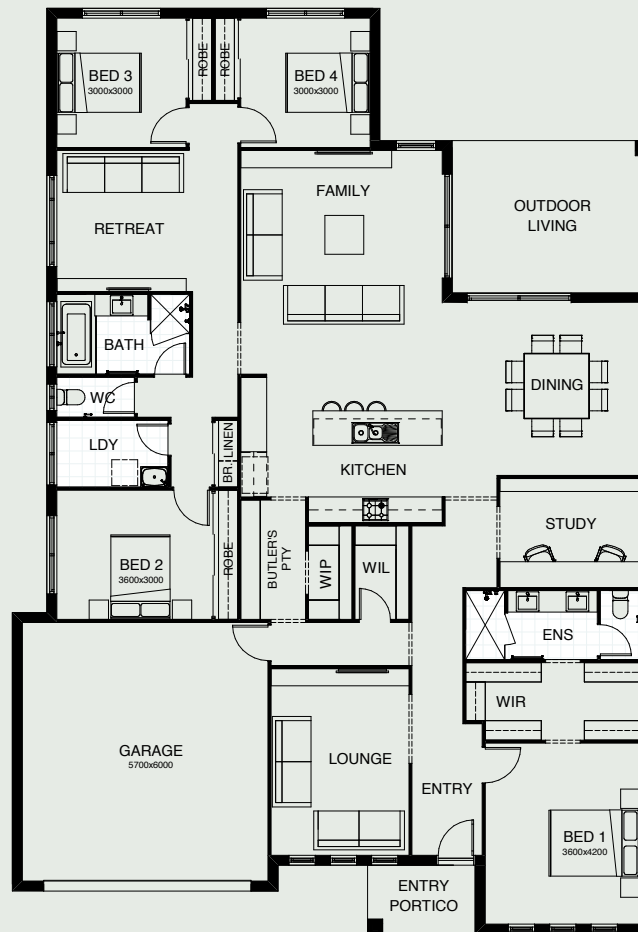

# PORTOFINO 278

Another four bedroom home that is cleverly designed for families and entertaining. Featuring a seamless flow between kitchen, dining and alfresco, this design presents irresistible entertaining options! Including a butlers pantry and separate study, this home has everything!

FRONTAGE	16m
EXTERIOR LENGTH	21.48m
EXTERIOR WIDTH	14.80m
TOTAL FLOOR AREA	278m <sup>2</sup>

*create your dream*

For further information, please visit [www.boldliving.com.au](http://www.boldliving.com.au)