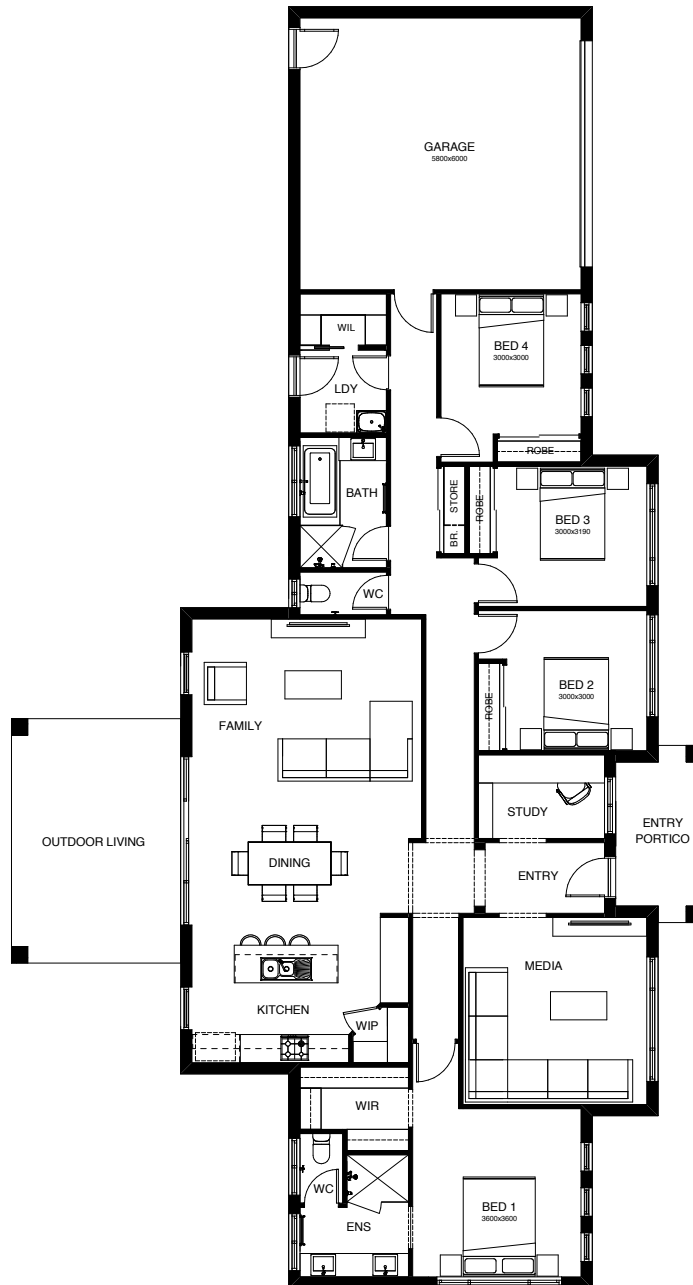

# SAMSON 241

It's all in the detail. This well thought-out design focuses on family living allowing each member of the household their own space to relax and enjoy. With a generously sized family, dining and kitchen area – you'll be looking for reasons to entertain.

**FRONTAGE** 31.2m

**EXTERIOR LENGTH** 14.71m

**TOTAL FLOOR AREA** 241m<sup>2</sup>

**EXTERIOR WIDTH** 27.27m