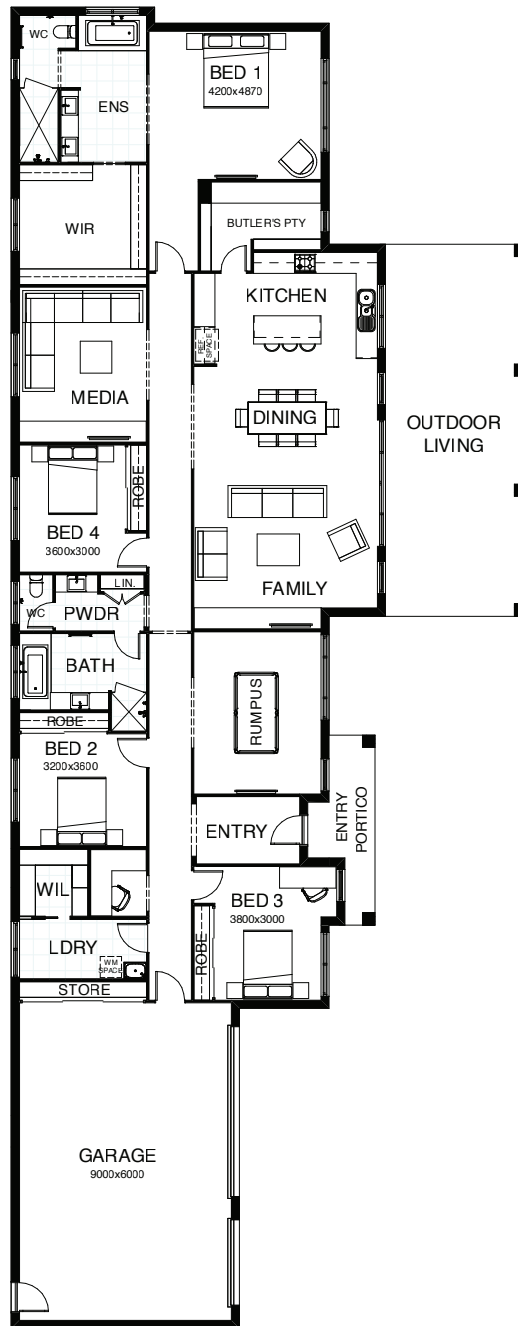

GRAYSON 377

Wide and handsome, the Grayson designs in our Sanctuary collection maximise light and airy living. There's four bedrooms including a spacious master suite, media room, study and retreat area the kids can make their own. The open kitchen, living and dining space, right beside the huge outdoor living area make it perfect for big family gatherings or entertaining friends.

FRONTAGE 41.5m

EXTERIOR LENGTH 37.43m

TOTAL FLOOR AREA 377.6m²

EXTERIOR WIDTH 14.6m

 4 |
  3 |
  2.5 |
  1 |
  3