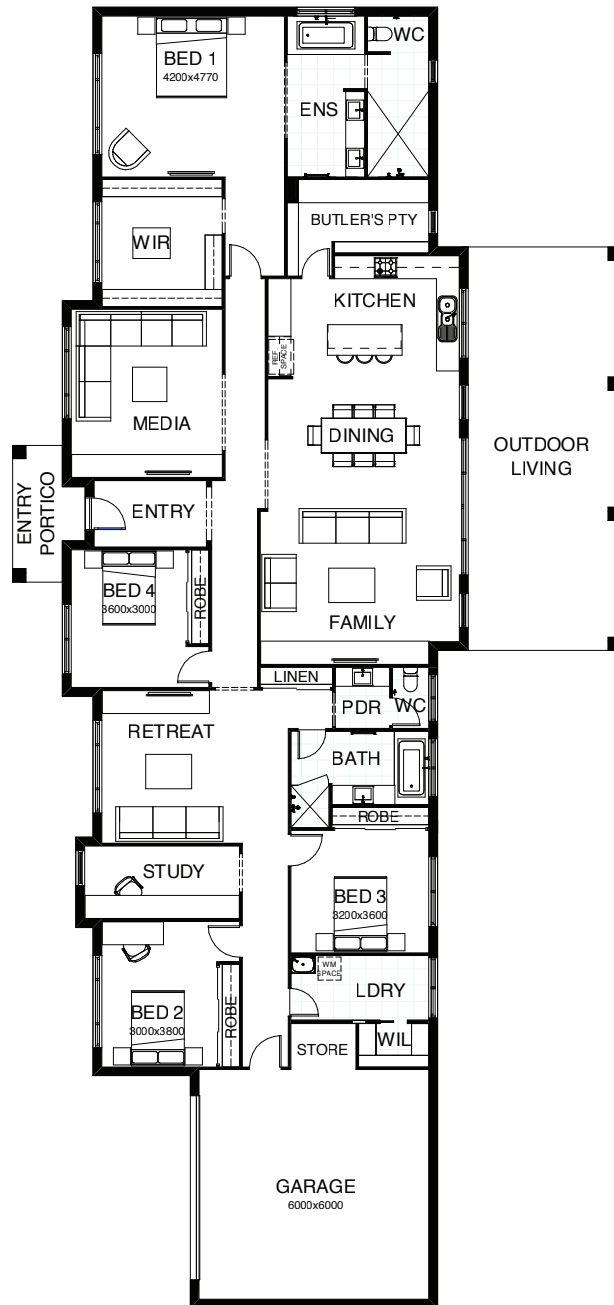

# GRAYSON 355

Wide and handsome, the Grayson designs in our Sanctuary collection maximise light and airy living. There's four bedrooms including a spacious master suite, media room, study and retreat area the kids can make their own. The open kitchen, living and dining space, right beside the huge outdoor living area make it perfect for big family gatherings or entertaining friends.

**FRONTAGE** 37.9m

**EXTERIOR LENGTH** 33.98m

**TOTAL FLOOR AREA** 355m<sup>2</sup>

**EXTERIOR WIDTH** 15.9m

 4 | 
  3 | 
  2.5 | 
  1 | 
  2