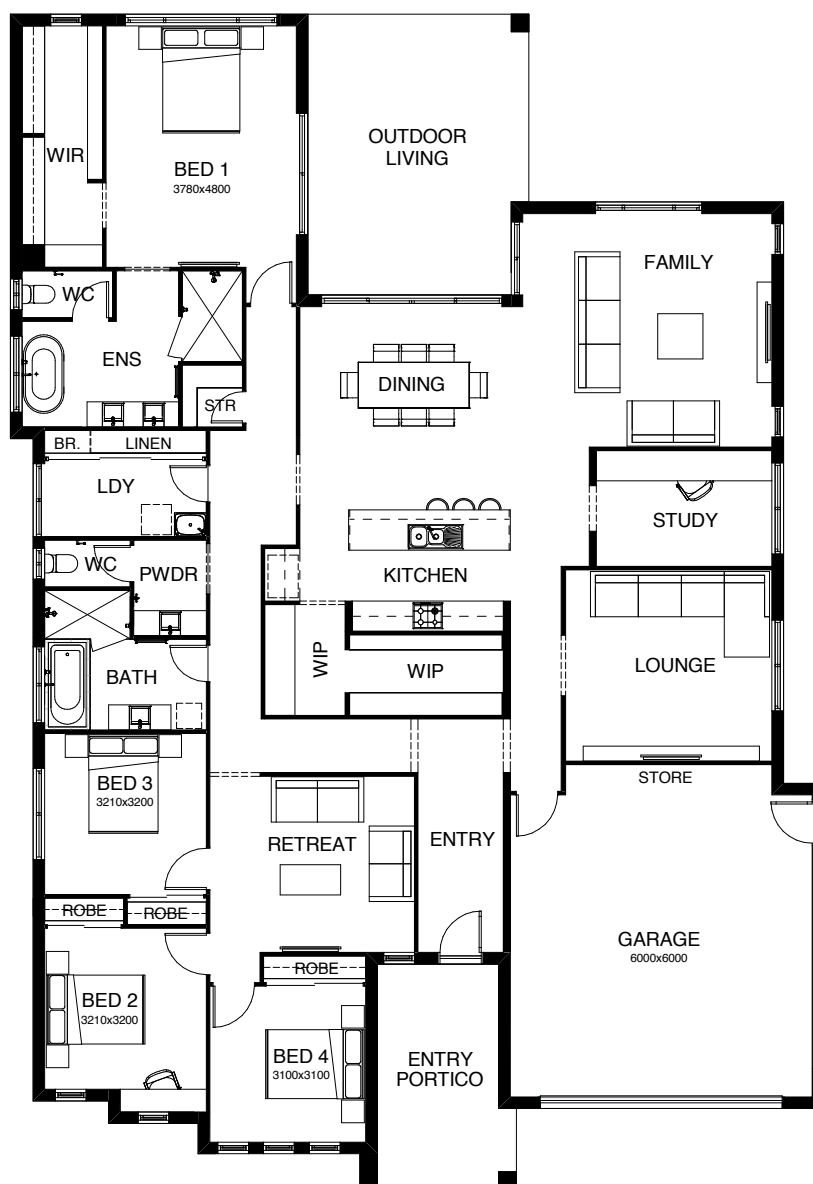

ATHENA 322

All the elements of cosy, comfortable family living combine in this four bedroom home including a media room, study, alfresco entertaining space. The master bedroom is positioned for privacy and the kid's retreat means they can enjoy their own space! Contact us today to customise the Athena home to you!

FRONTAGE 17.4m

EXTERIOR LENGTH 23.35m

TOTAL FLOOR AREA 322.4m²

EXTERIOR WIDTH 16.16m

4 |
 3 |
 2.5 |
 1 |
 2