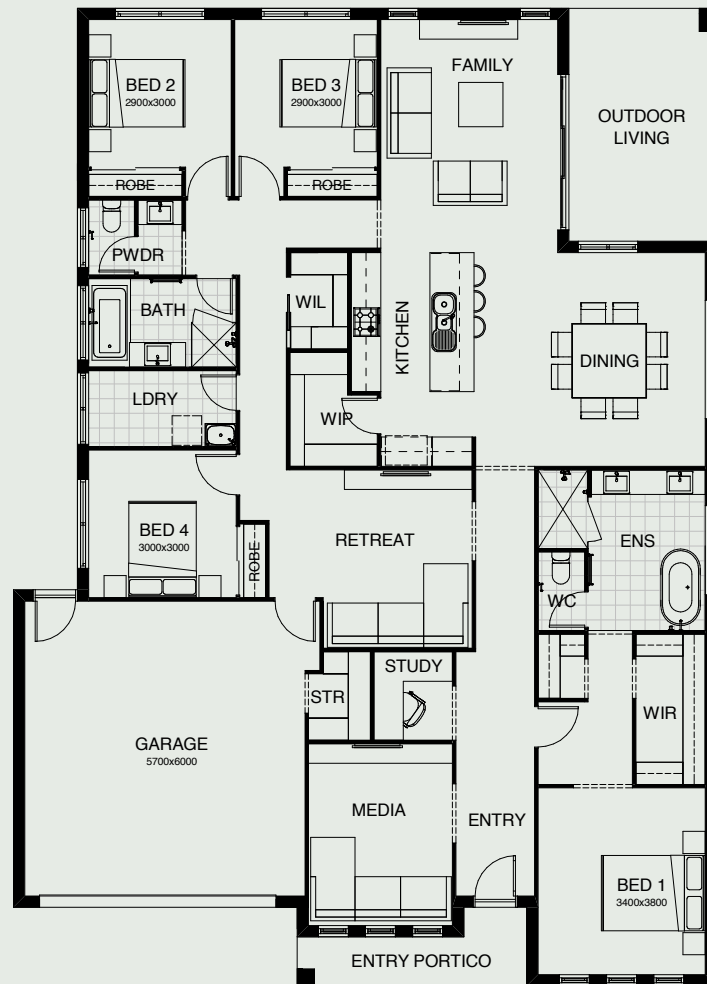

ELWOOD 259

This clever single level design is one to delight the entire family. Boasting three spacious living areas and four bedrooms including a luxurious master suite with ensuite and walk in robe – there is room for everyone. The kitchen, living and dining form the heart of the home, opening out to the spacious outdoor living space suited perfectly for entertaining.

FRONTAGE	16m
EXTERIOR LENGTH	19.89m
EXTERIOR WIDTH	14.30m
TOTAL FLOOR AREA	259.80m ²

create your dream

For further information, please visit www.boldliving.com.au