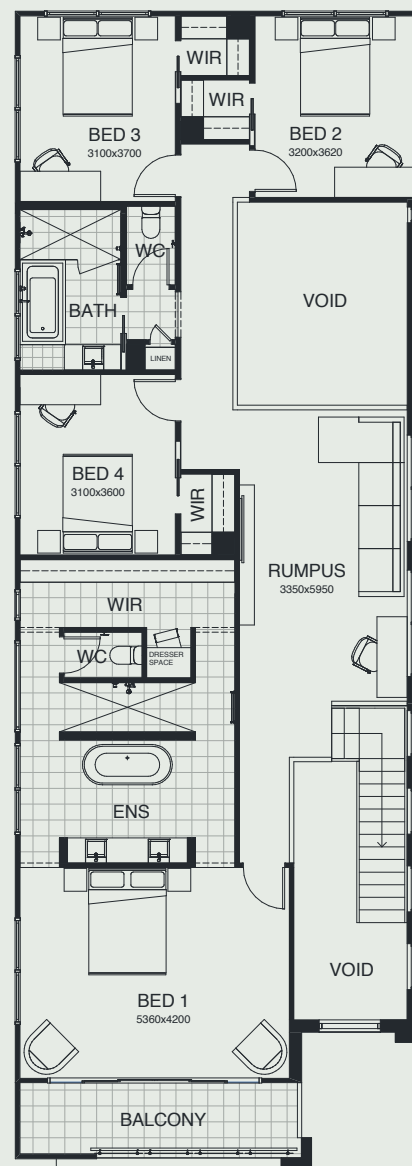

# OSLO 325

Everything has been thought of in the design this spacious, gracious four bedroom residence – including media room, study nook, butler’s pantry off the well-appointed kitchen, and a large outdoor living area seamlessly linked to the living and dining spaces. Upstairs is a master suite with balcony, walk-in robe and ensuite, three more generously-sized bedrooms and rumpus room.

FRONTAGE	10m
EXTERIOR LENGTH	23.030m
EXTERIOR WIDTH	8.800m
TOTAL FLOOR AREA	325.00m <sup>2</sup>

- 4
- 3
- 1
- 2.5
- study
- 2

# PORTOFINO 229

Another clever four bedroom design that's ideally suited for a 14m frontage block. Parents will enjoy the privacy of a master suite positioned away from the children's bedrooms and rumpus area, while the seamless flow between the kitchen and family rooms presents irresistible entertaining options. Add in the butler's pantry and separate study and this house has everything!

FRONTAGE	12.50m
EXTERIOR LENGTH	22.670m
EXTERIOR WIDTH	11.400m
TOTAL FLOOR AREA	229.10m <sup>2</sup>

 4 | 
  3 | 
  1 | 
  2 | 
  study | 
  2