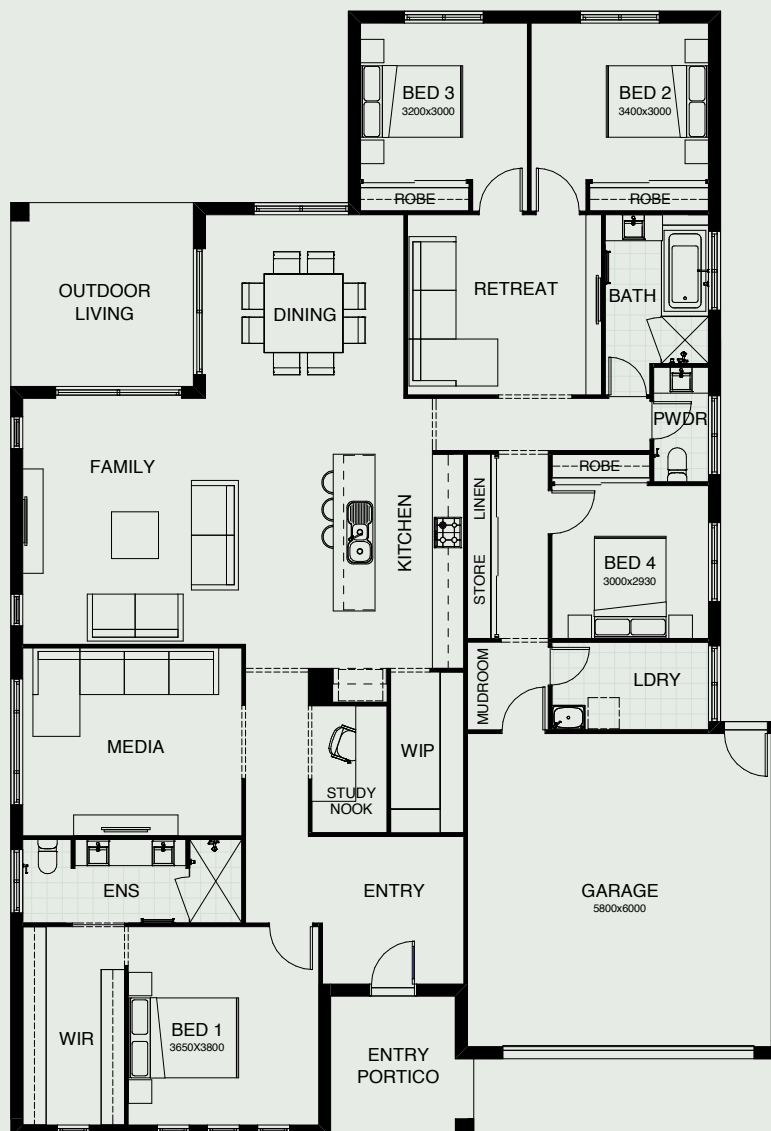

ARDANA 270

Light, airy, open plan living all on one level! Clever design means this stunning home will suit everyone in your family. A large alfresco space is the perfect place to entertain and the well designed kitchen makes it easy. There's a separate media room, and parents can retreat to the privacy of their large master bedroom suite, located well away from the childrens' rooms.

FRONTAGE	16m
EXTERIOR LENGTH	21.57m
EXTERIOR WIDTH	14.80m
TOTAL FLOOR AREA	270.30m ²

create your dream

For further information, please visit www.boldliving.com.au