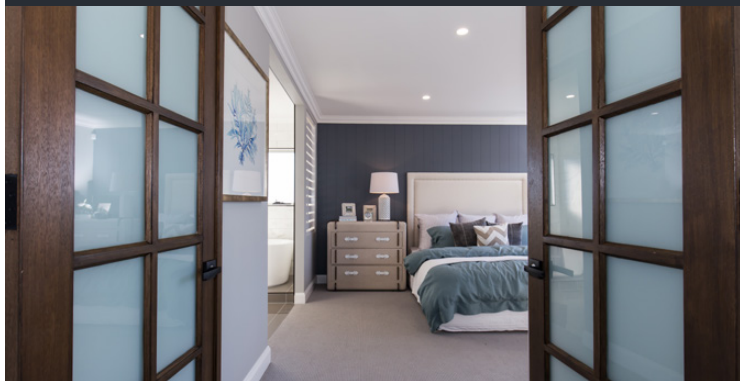

LIMITED TIME ONLY

create your dream

WWW.BOLDLIVING.COM.AU CALL 1800 GO BOLD

Copyright of Bold Living (QLD) Pty Ltd QBCC License 1189357. Image shown is for sales and marketing purposes only, and should be used as a guide. Conditions apply.