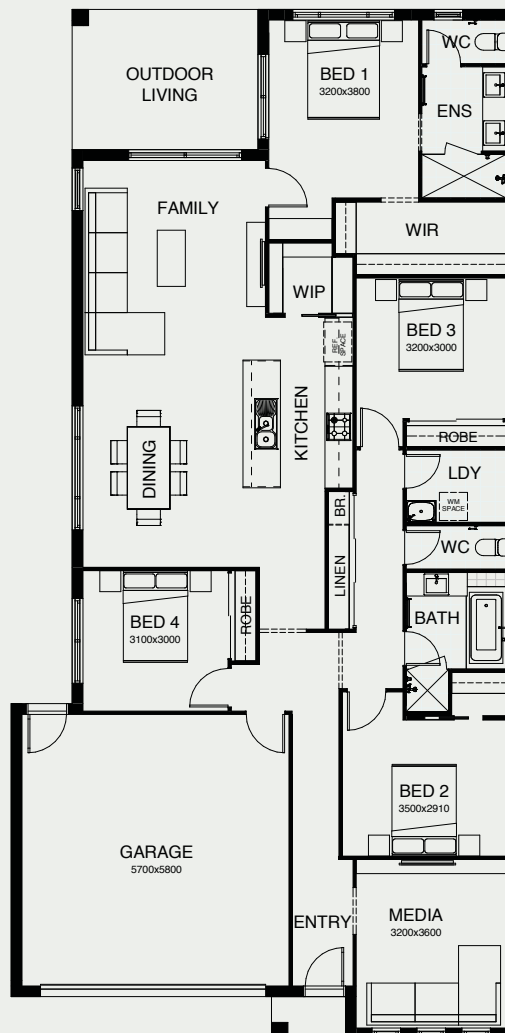

VIENNA 213

It's all about ingenious design in this single level home, where the centrally located kitchen, living and family rooms lead straight on to the outdoor entertainers' patio. Enjoy family movie nights in the media room or use it as a 'chill out' space. Four bedrooms, including a master with ensuite, meet every requirement for comfortable family living.

FRONTAGE	12m
EXTERIOR LENGTH	21.99m
EXTERIOR WIDTH	10.80m
TOTAL FLOOR AREA	213.20m ²

create your dream

For further information, please visit www.boldliving.com.au