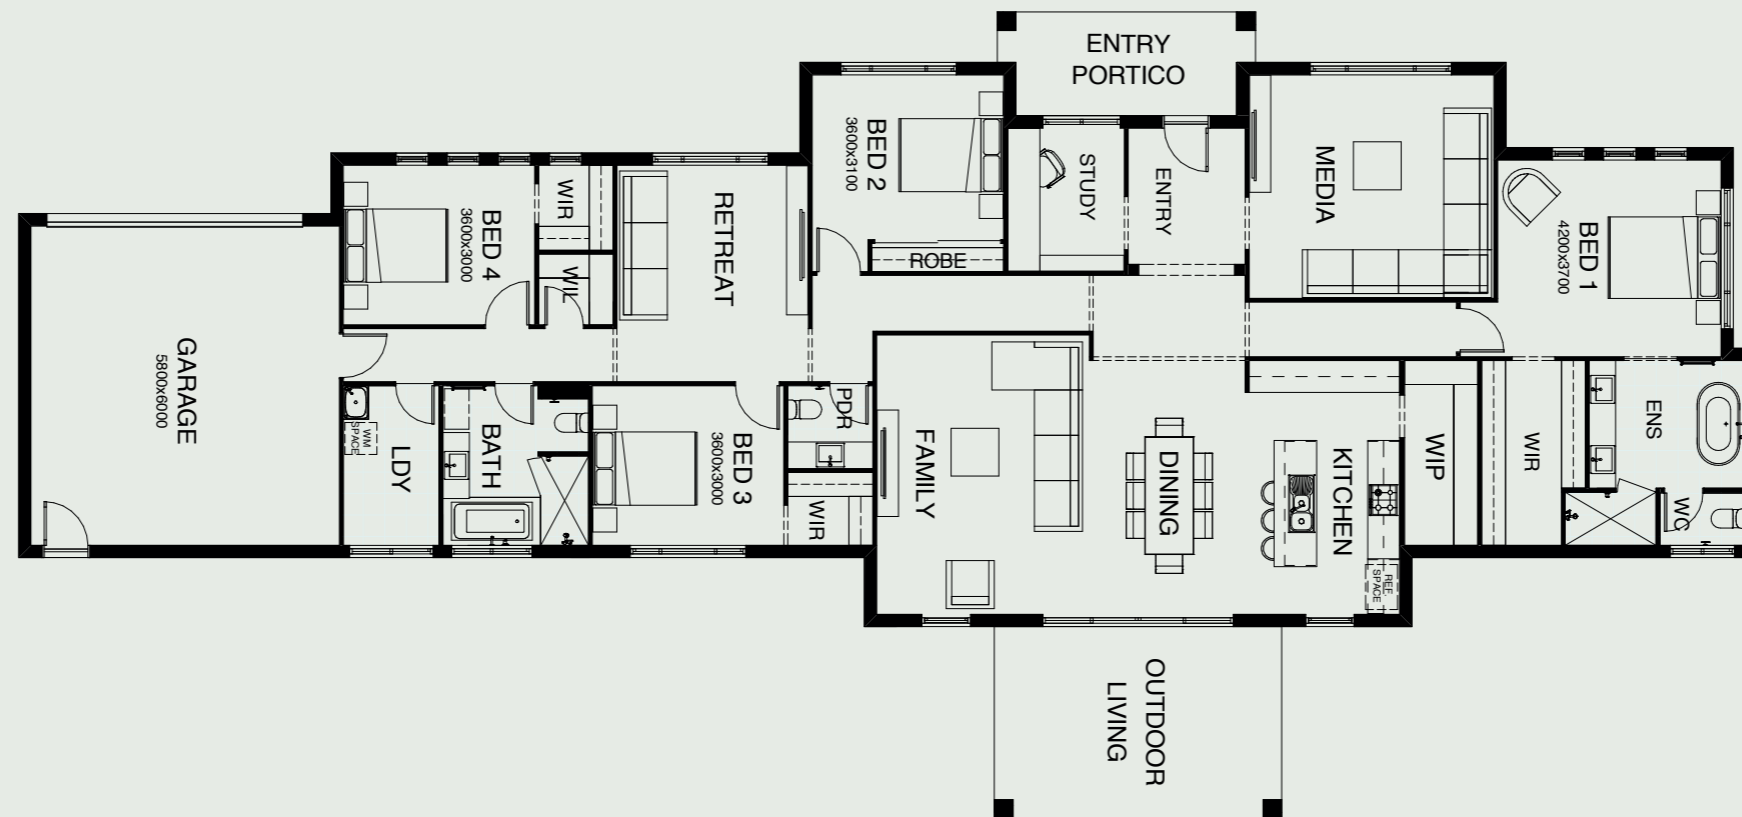

SAMSON 300

If you love the character of classic country-style living, the core elements of this Samson design will really appeal to you. Along with all the modern essentials – four bedrooms, separate study, media room, bright open living area integrated with hospitable outdoor entertaining space – this home is brought to life using more traditional external finishes and materials.

FRONTAGE	36.2m
EXTERIOR LENGTH	15.15m
EXTERIOR WIDTH	32.67m
TOTAL FLOOR AREA	300.40m ²

4 | 3 | 1 | 2.5 | 1 | 2

create your dream

For further information, please visit www.boldliving.com.au