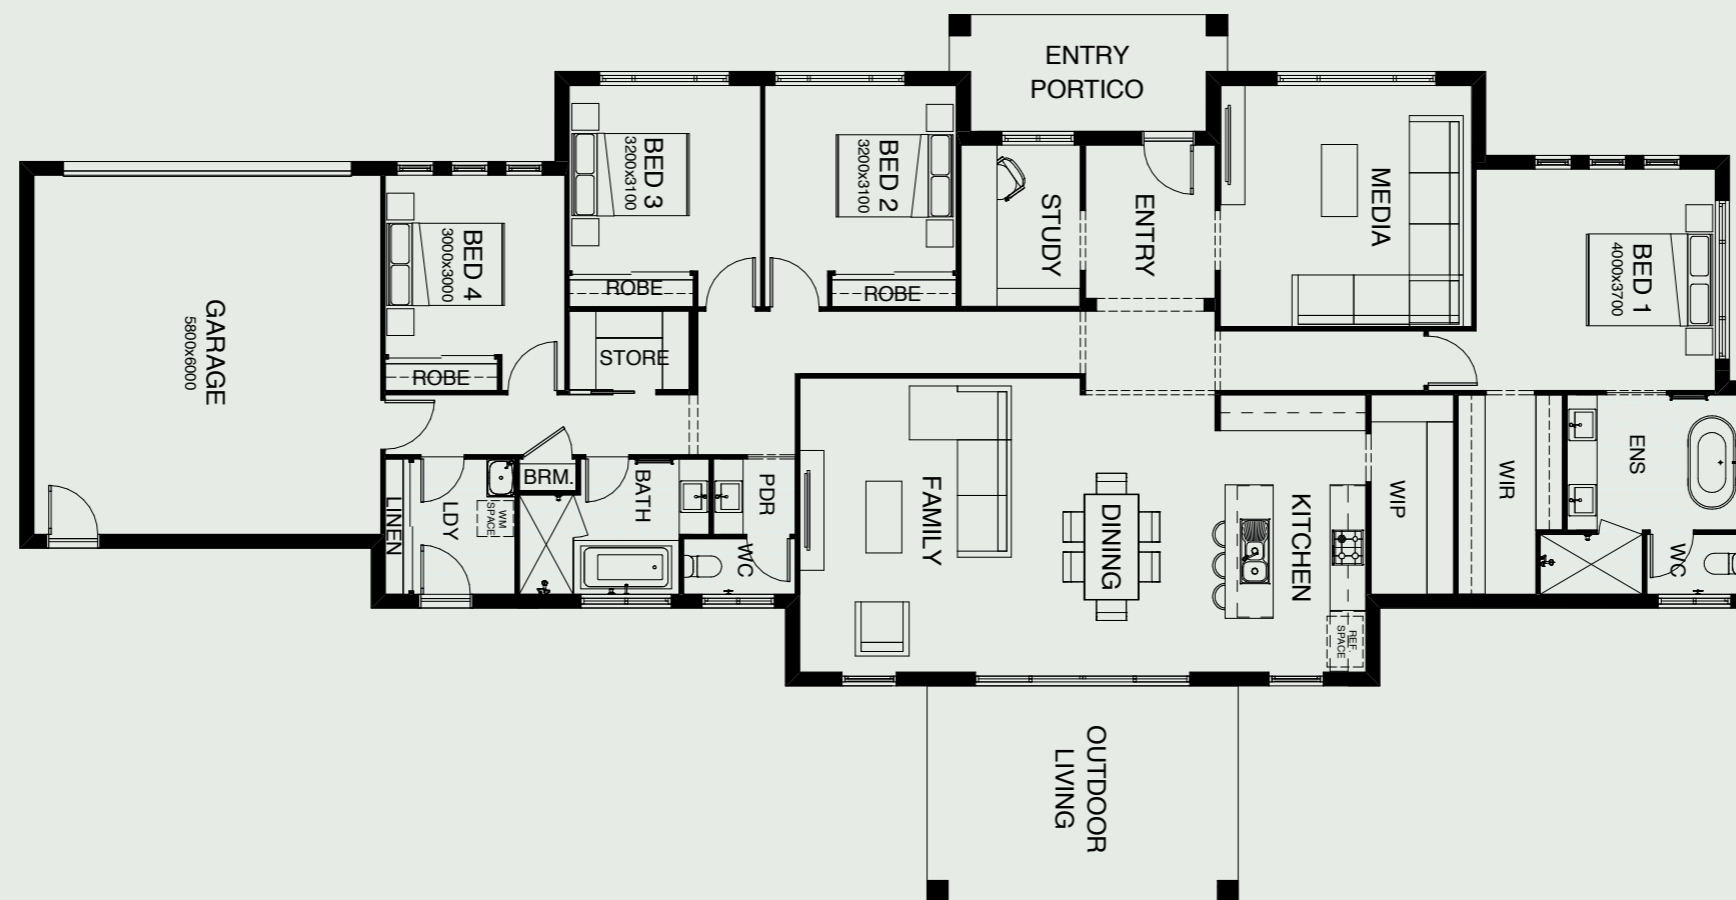

SAMSON 268

If you love the character of classic country-style living, the core elements of this Samson design will really appeal to you. Along with all the modern essentials – four bedrooms, separate study, media room, bright open living area integrated with hospitable outdoor entertaining space – this home is brought to life using more traditional external finishes and materials.

FRONTAGE	32.5m
EXTERIOR LENGTH	14.81m
EXTERIOR WIDTH	29.00m
TOTAL FLOOR AREA	268.60m ²

4 | 2 | 1 | 2.5 | 1 | 2

create your dream

For further information, please visit www.boldliving.com.au