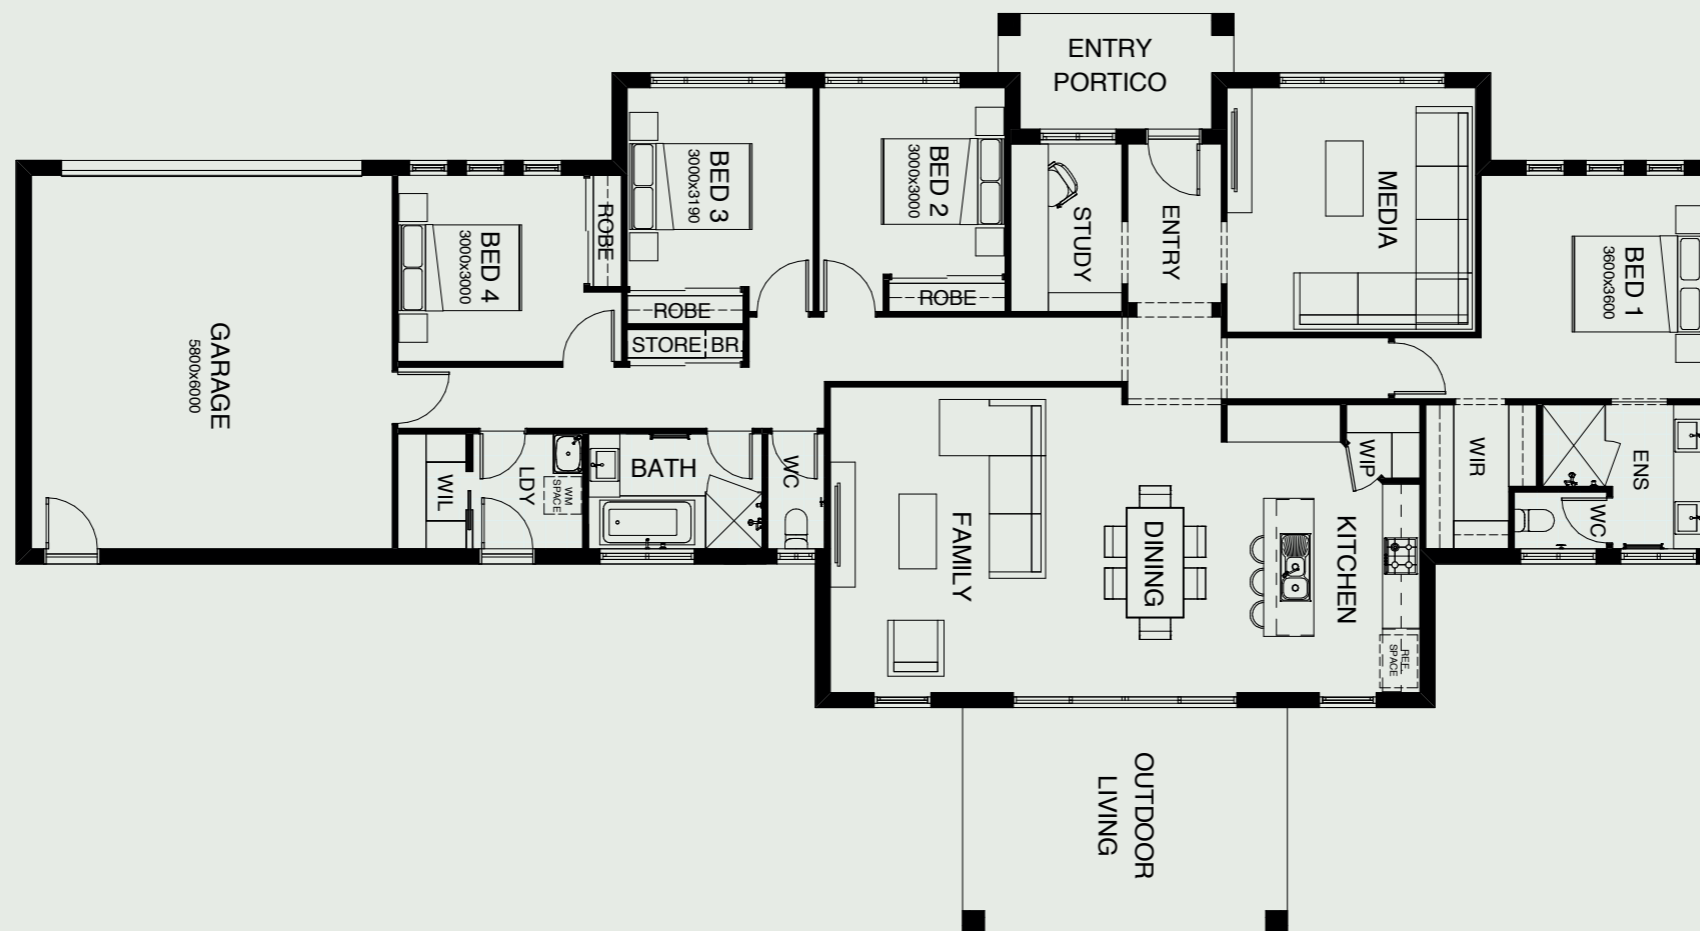

## SAMSON 241

If you love the character of classic country-style living, the core elements of this Samson design will really appeal to you. Along with all the modern essentials – four bedrooms, separate study, media room, bright open living area integrated with hospitable outdoor entertaining space – this home is brought to life using more traditional external finishes and materials.

FRONTAGE	31.2m
EXTERIOR LENGTH	14.71m
EXTERIOR WIDTH	27.27m
TOTAL FLOOR AREA	241.00m <sup>2</sup>

4 | 2 | 1 | 2 | 1 | 2

*create your dream*

For further information, please visit [www.boldliving.com.au](http://www.boldliving.com.au)